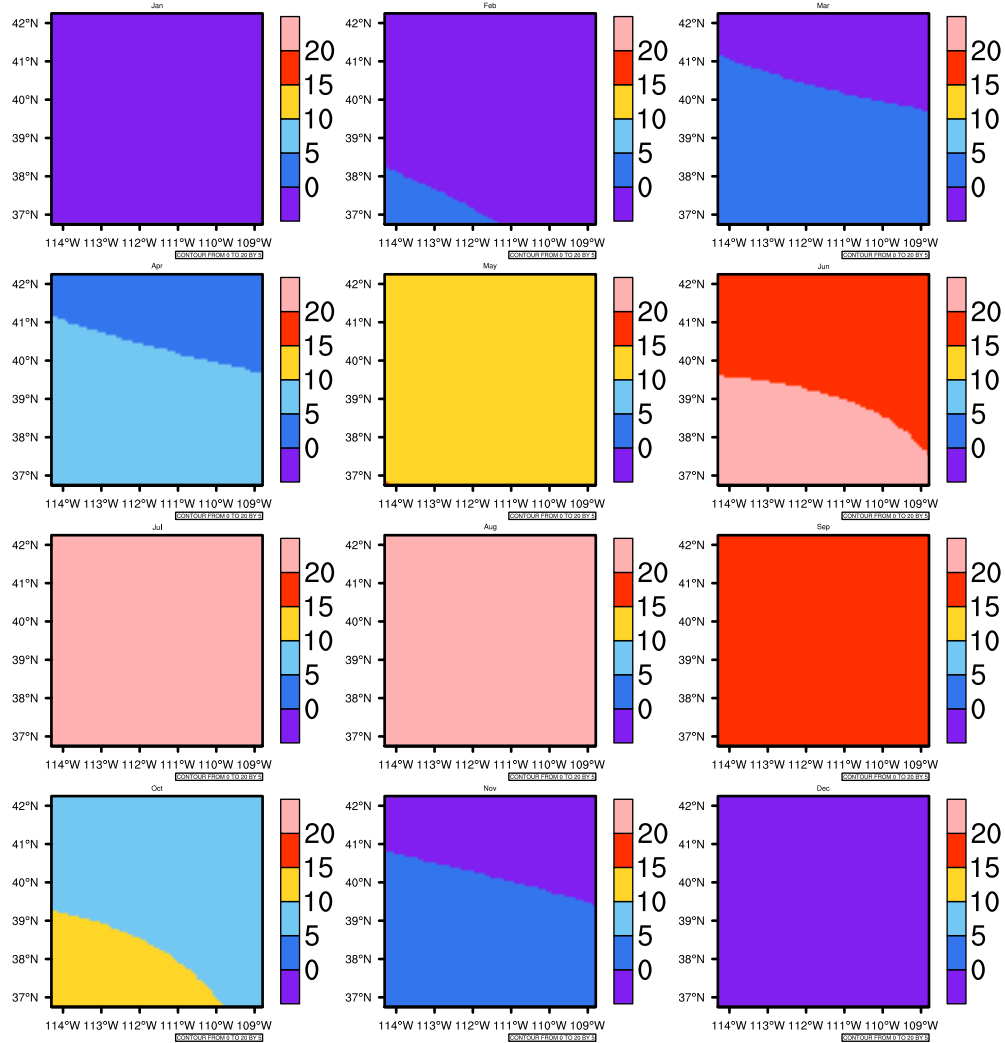

Monthly Daily Averaget(c) In 2070-2079 GFDL-ESM2M RCP45 - Utah

AgriMetSoft (2020). Climate Maps. Available on:
<https://agrimetsoft.com/maps>

Order a new map on <https://agrimetsoft.com/order>

[You can request maps from any dataset from the AgriMetSoft Team.](#)