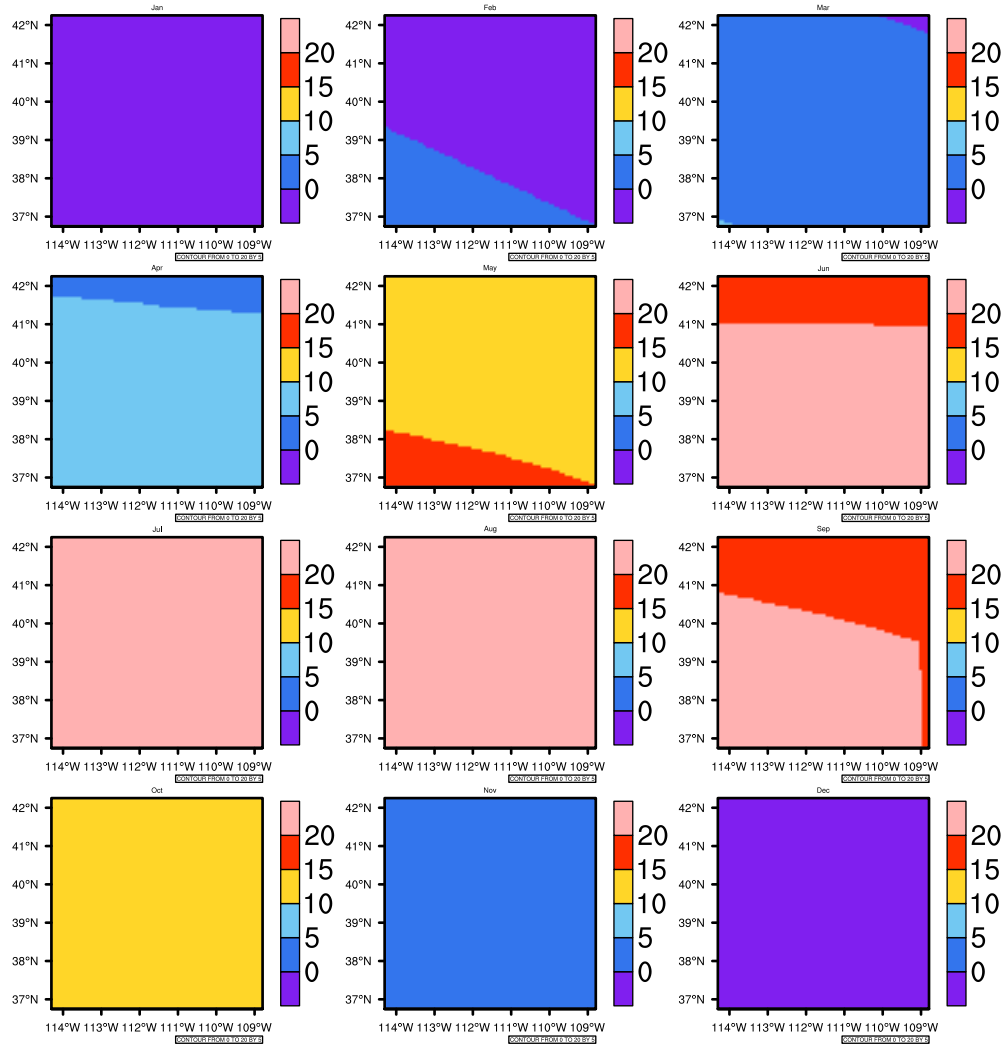

Monthly Daily Averagetetas(c) In 2080-2089 GFDL-ESM2M RCP85 - Utah

AgriMetSoft (2020). Climate Maps. Available on:
<https://agrimetsoft.com/maps>

Order a new map on <https://agrimetsoft.com/order>

[You can request maps from any dataset from the AgriMetSoft Team.](#)