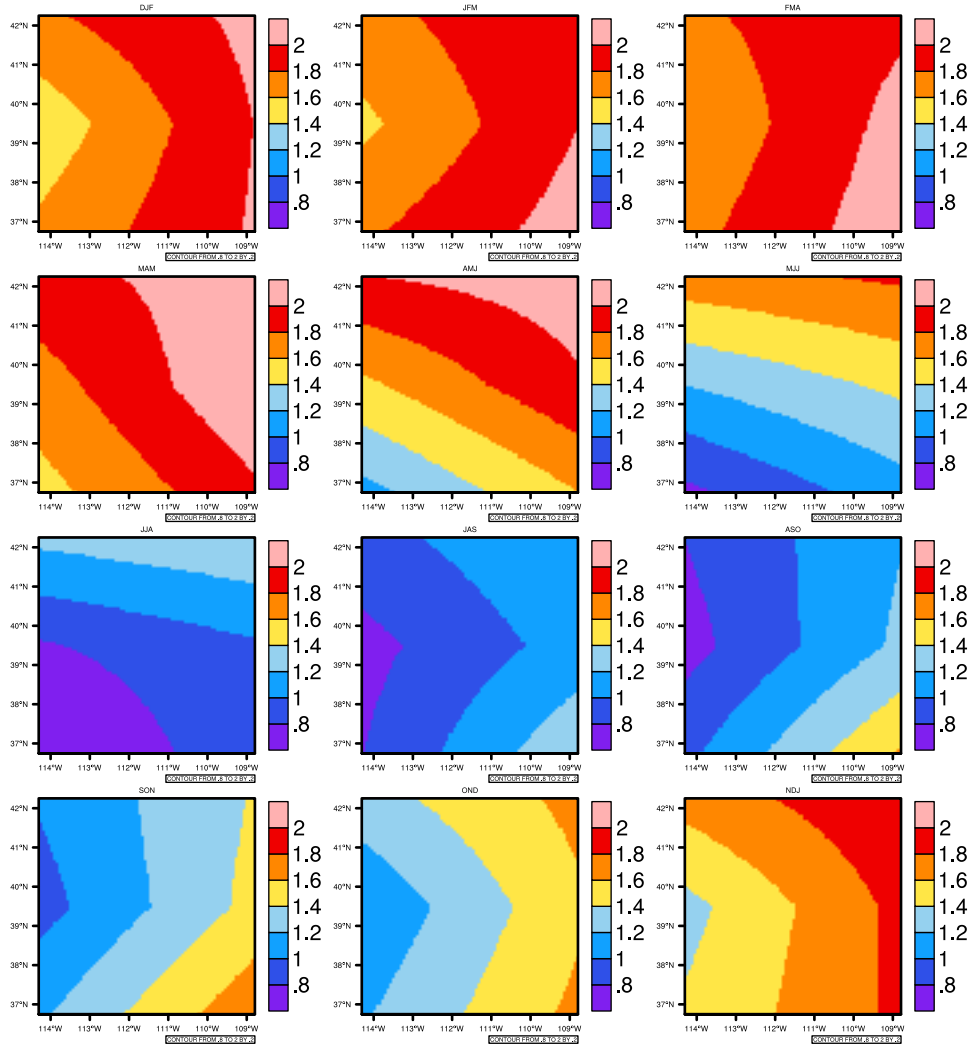

Seasonally pr (mm/day) In 1975-2005 GFDL-ESM2M historical - Utah

AgriMetSoft (2020). Climate Maps. Available on:
<https://agrimetsoft.com/maps>

Order a new map on <https://agrimetsoft.com/order>