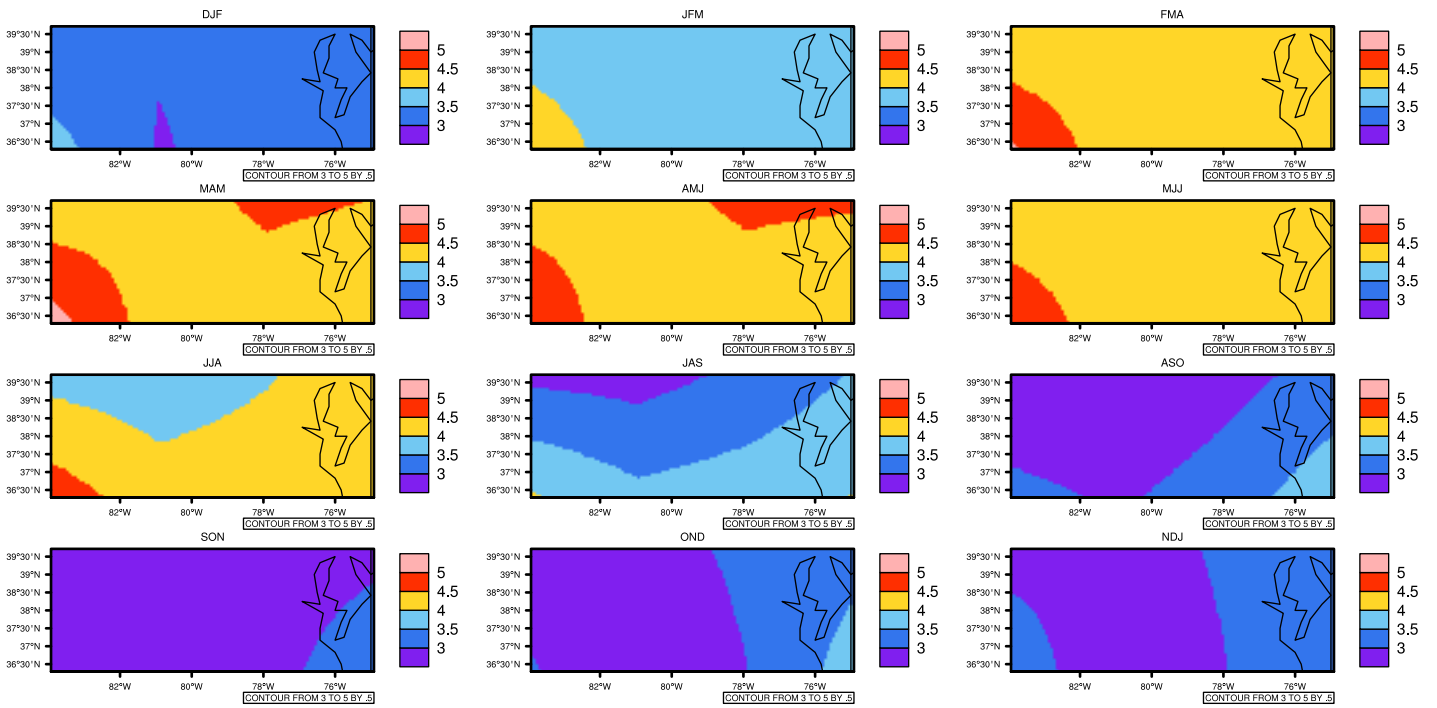

Seasonally Daily Average pr(mm/day) In 2020-2029 GFDL-ESM2M RCP45 - Virginia