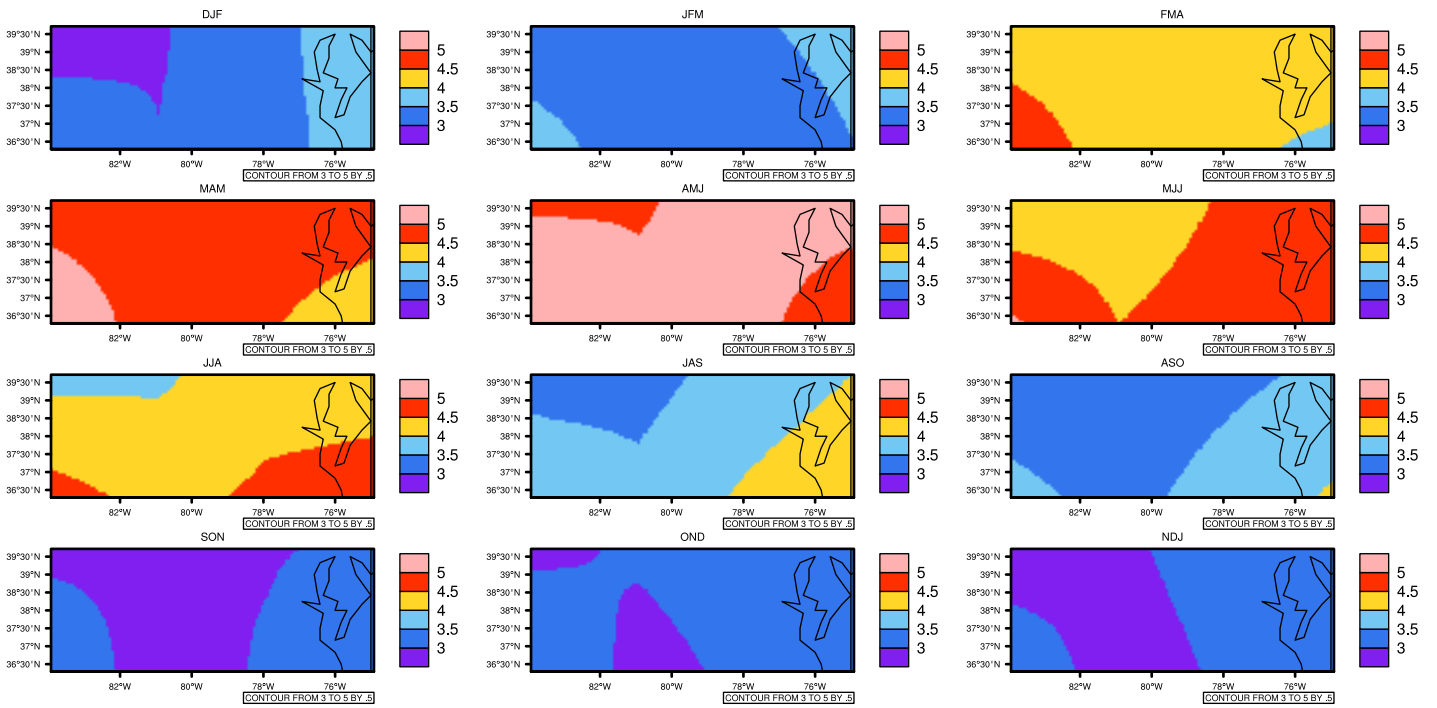

Seasonally Daily Average pr(mm/day) In 2050-2059 GFDL-ESM2M RCP45 - Virginia