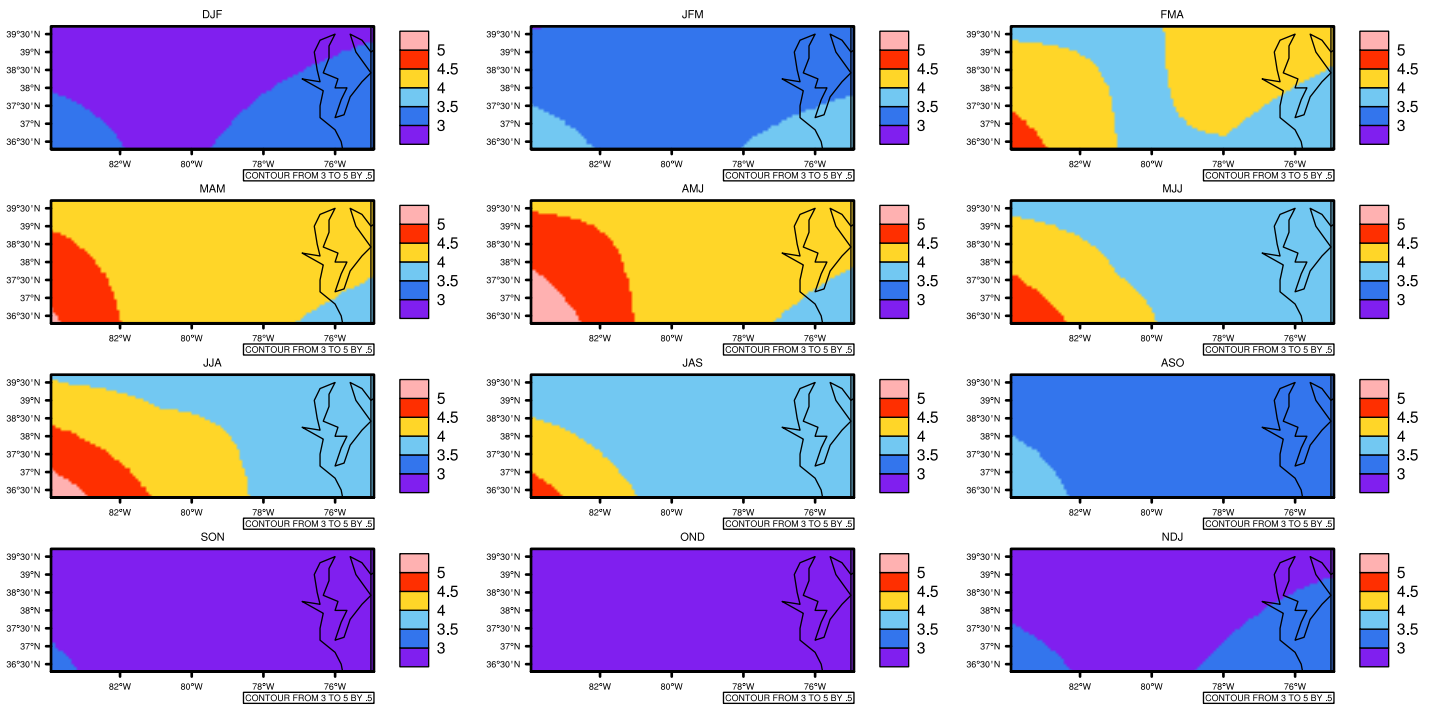

Seasonally Daily Average pr(mm/day) In 2070-2079 GFDL-ESM2M RCP45 - Virginia