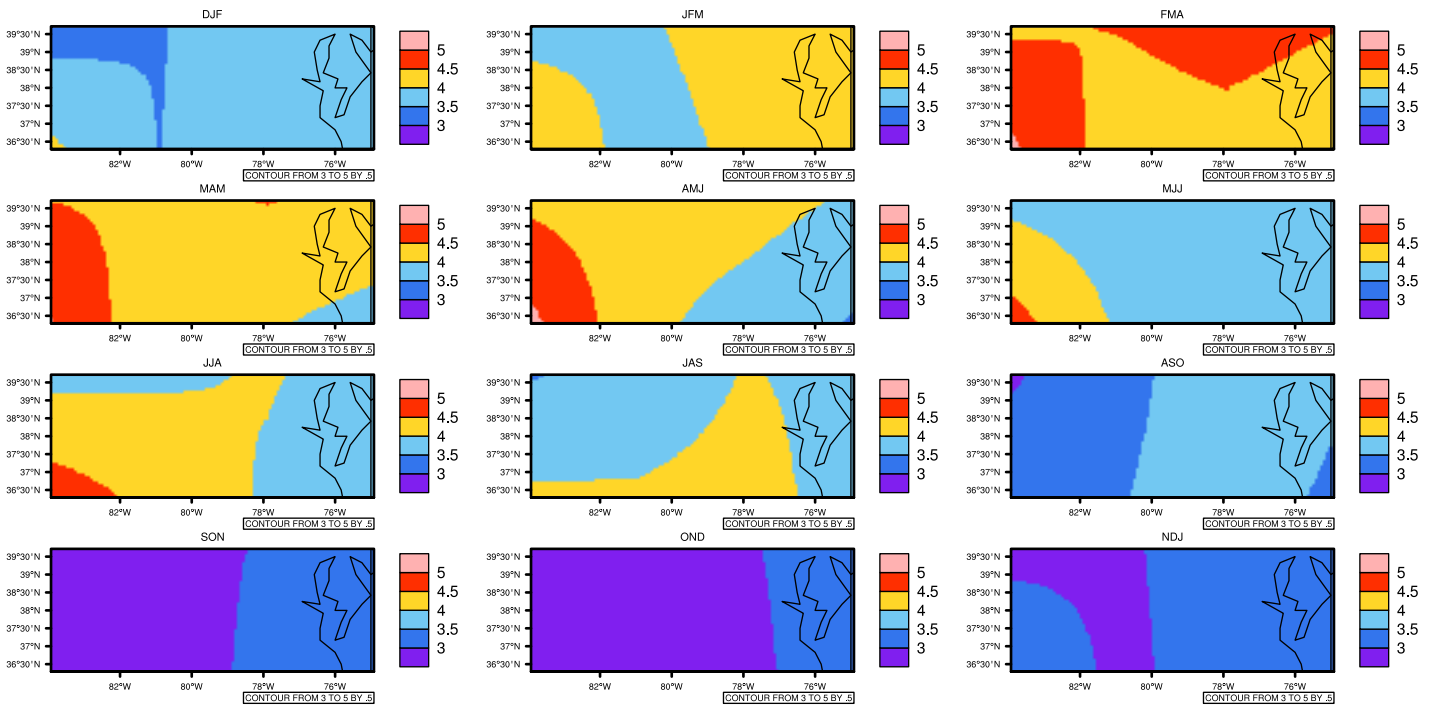

Seasonally Daily Average pr(mm/day) In 2080-2089 GFDL-ESM2M RCP45 - Virginia