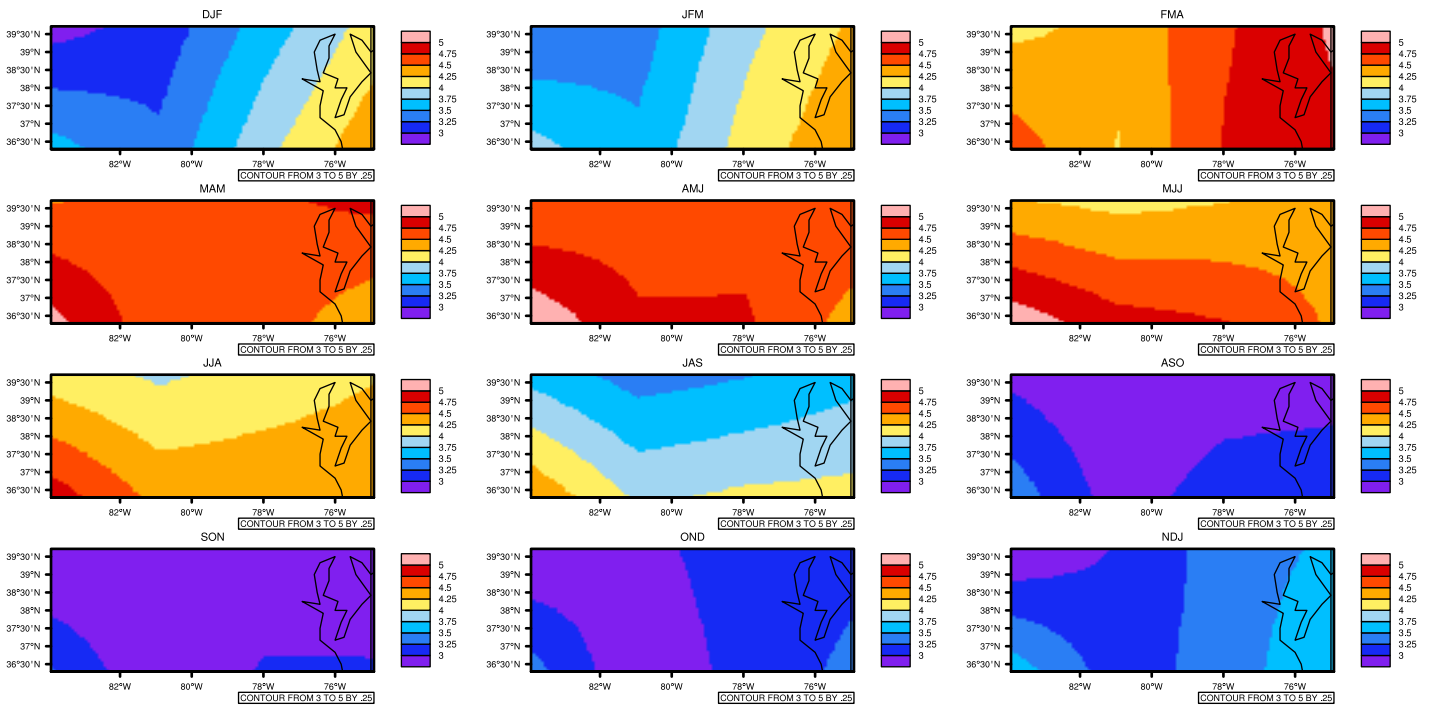

Seasonally Daily Average pr(mm/day) In 2090-2099 GFDL-ESM2M RCP45 - Virginia