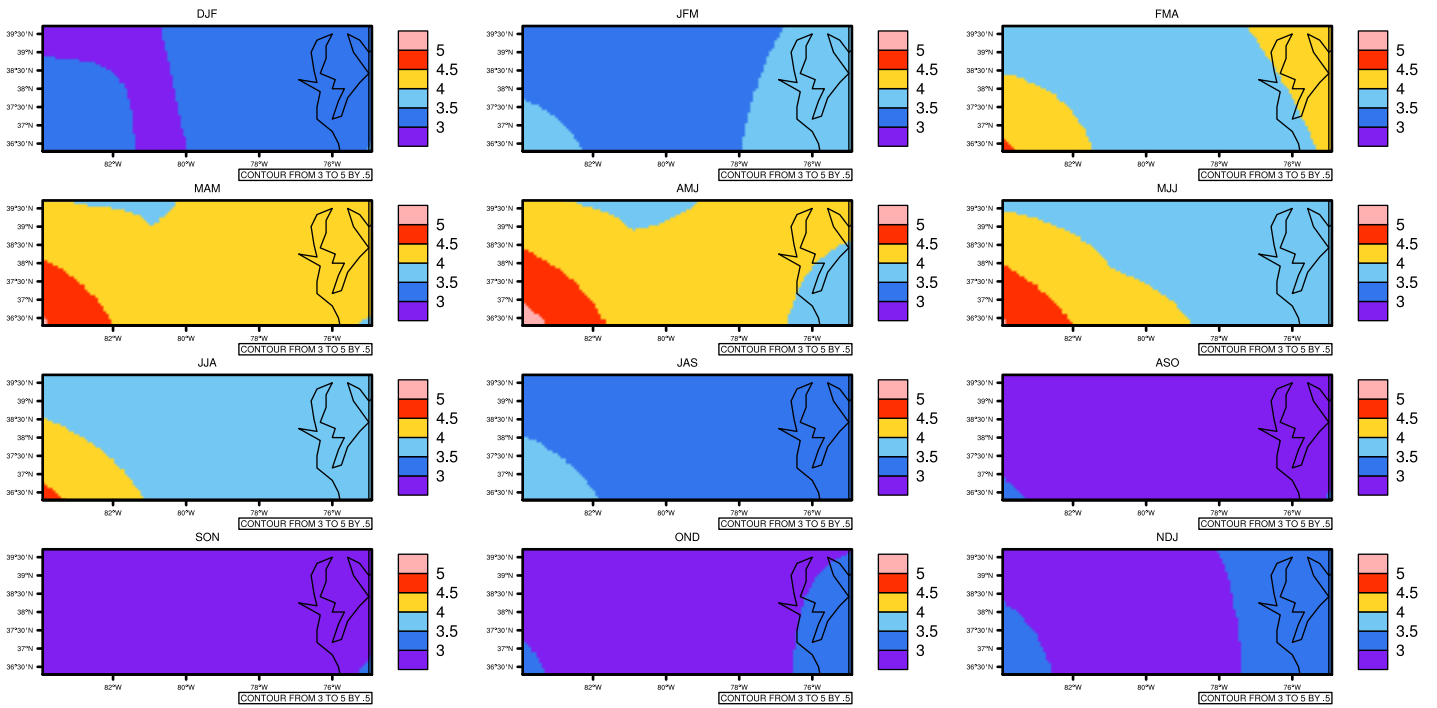

Seasonally pr (mm/day) In 1975-2005 GFDL-ESM2M historical - Virginia