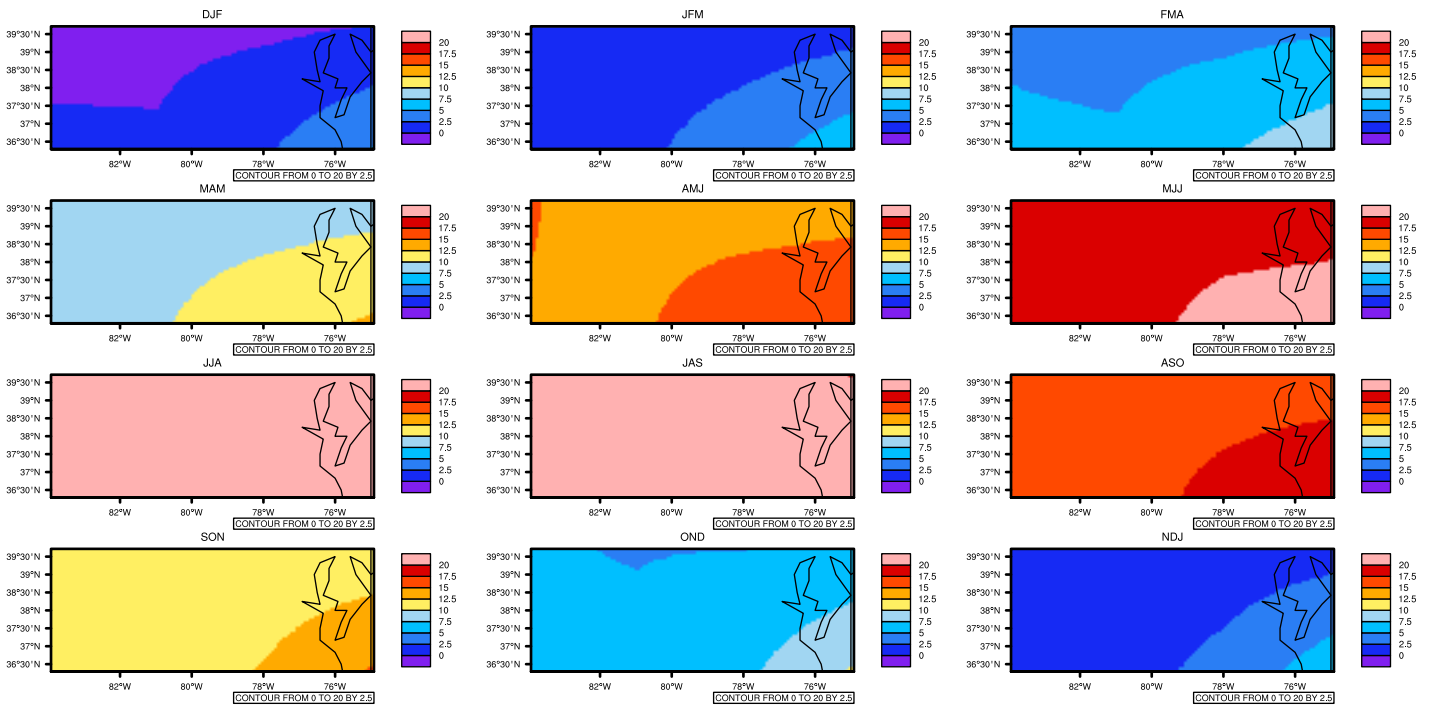

Seasonally Daily Averaget(c) In 2020-2029 GFDL-ESM2M RCP45 - Virginia