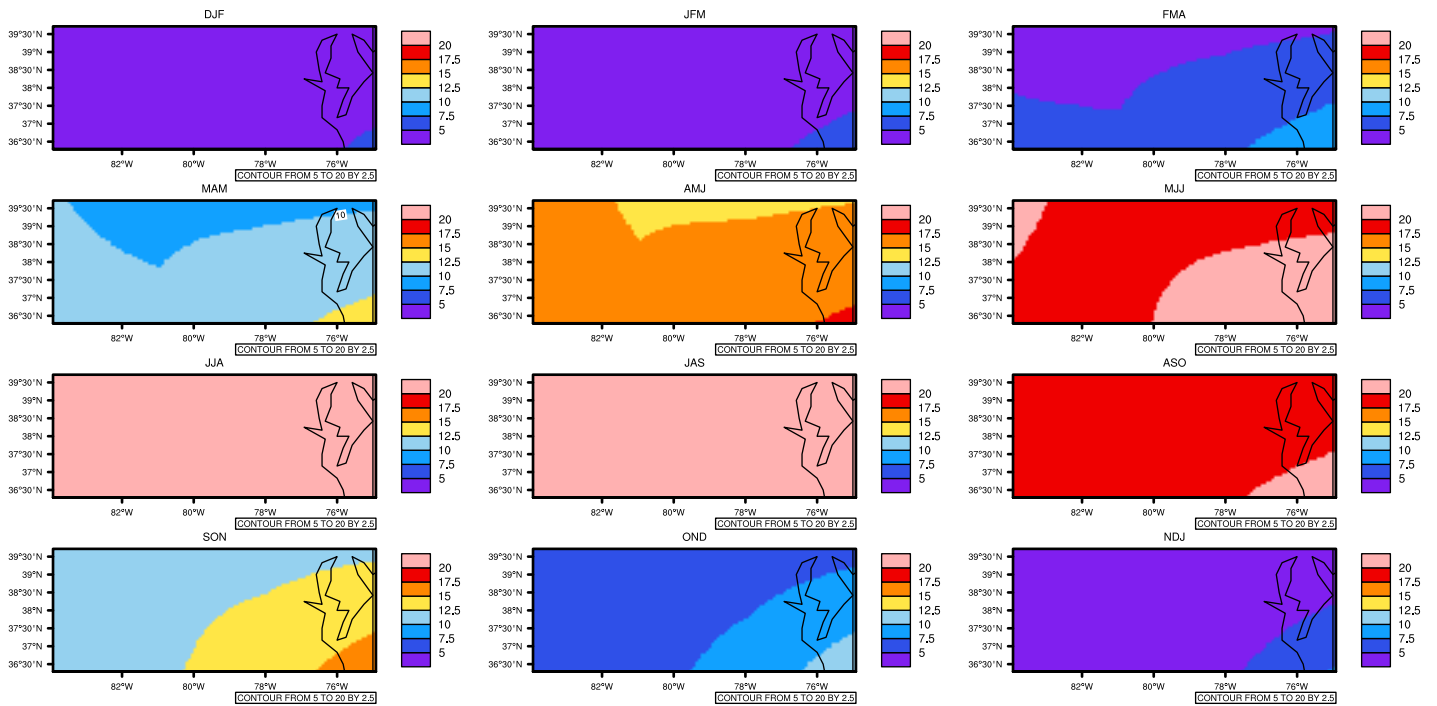

Seasonally Daily Averaget(c) In 2050-2059 GFDL-ESM2M RCP45 - Virginia