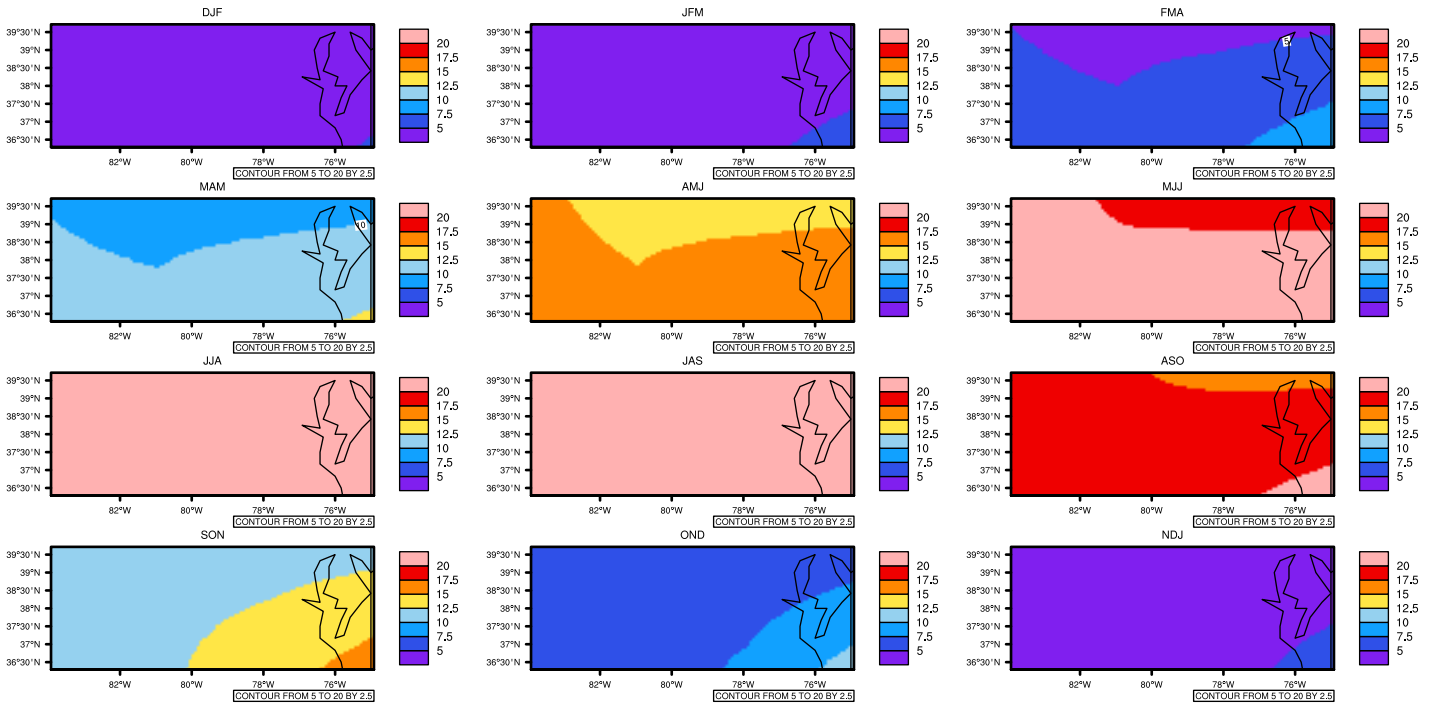

Seasonally Daily Averaget(c) In 2060-2069 GFDL-ESM2M RCP45 - Virginia