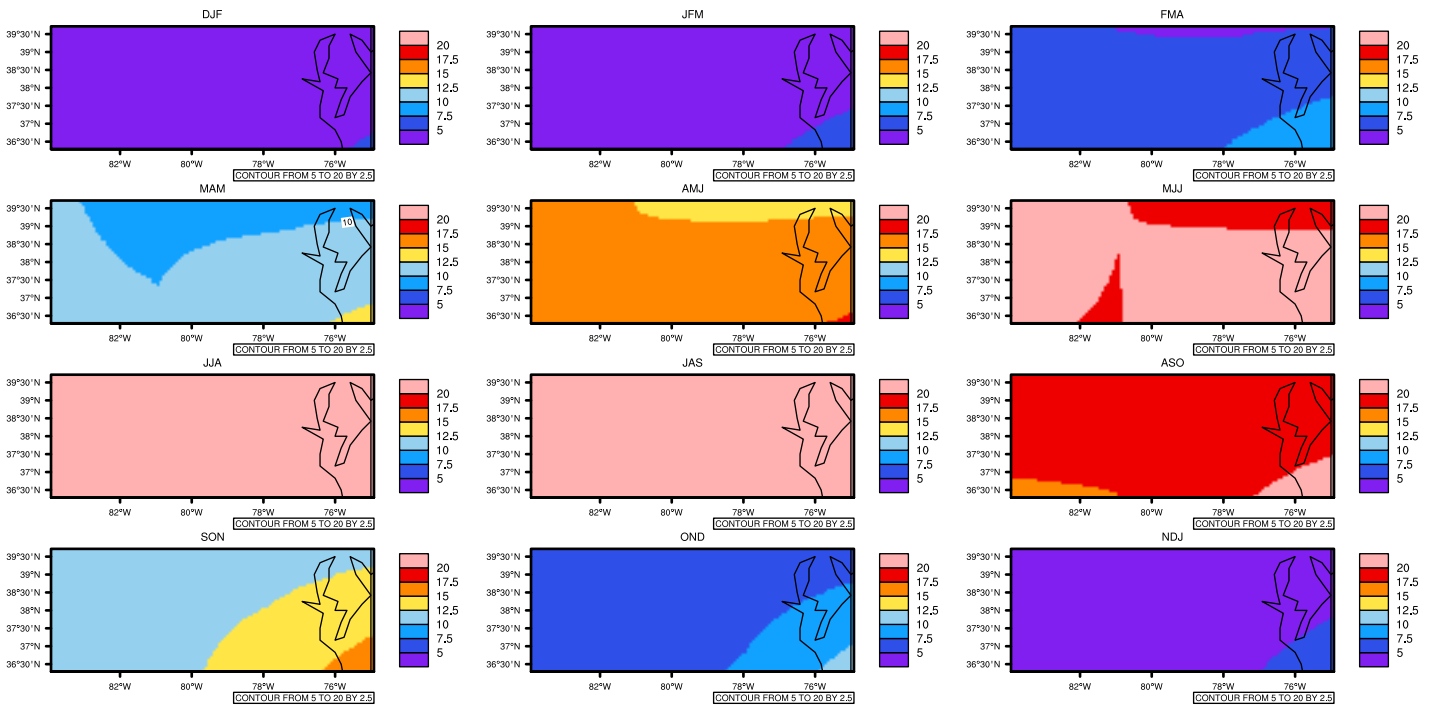

Seasonally Daily Averaget(c) In 2070-2079 GFDL-ESM2M RCP45 - Virginia