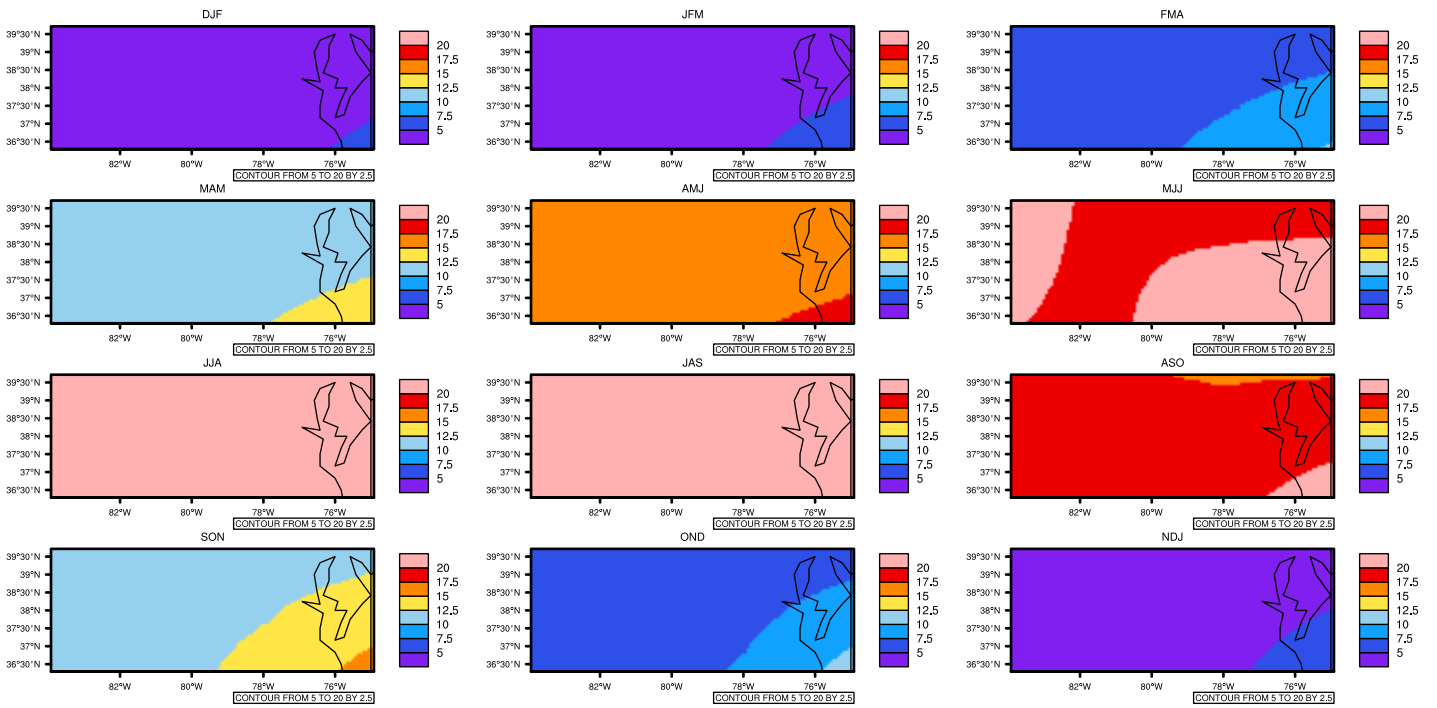

Seasonally Daily Averaget(c) In 2080-2089 GFDL-ESM2M RCP45 - Virginia