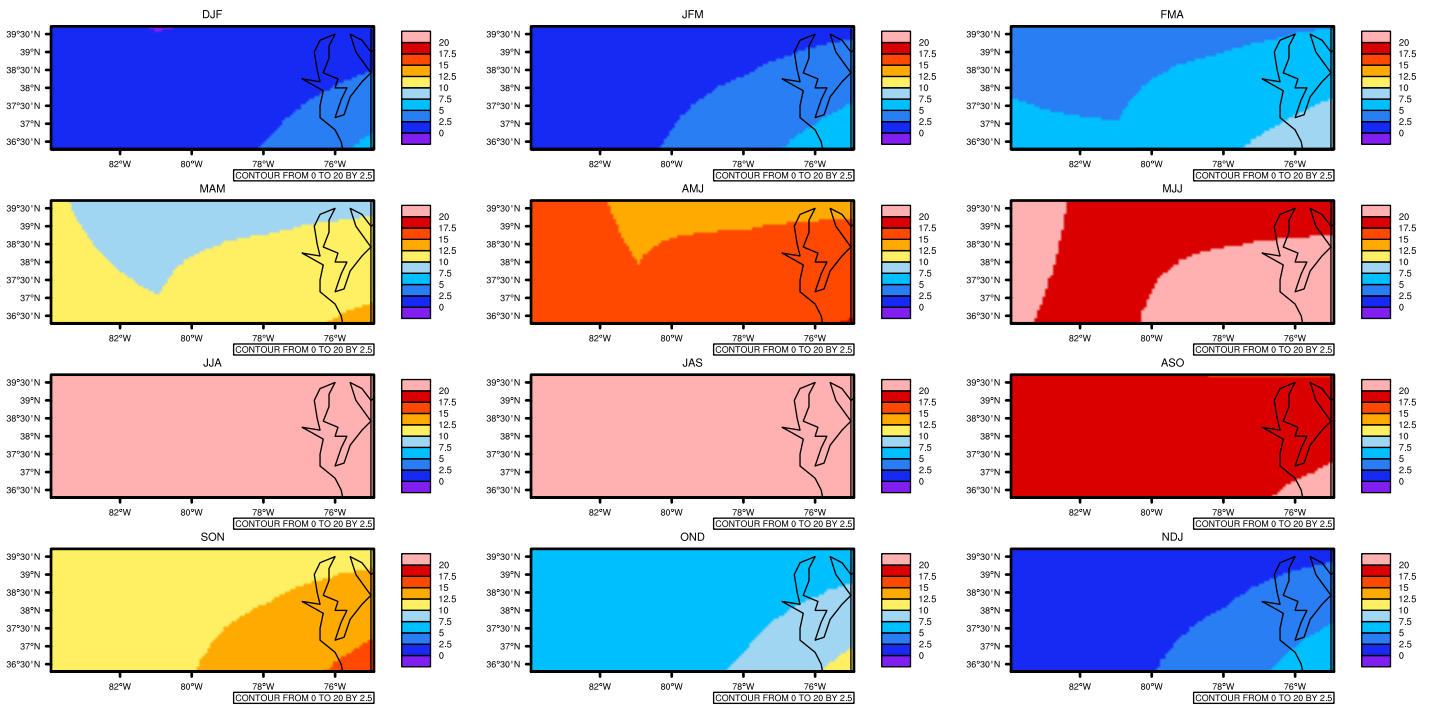

Seasonally Daily Averaget(c) In 2090-2099 GFDL-ESM2M RCP45 - Virginia