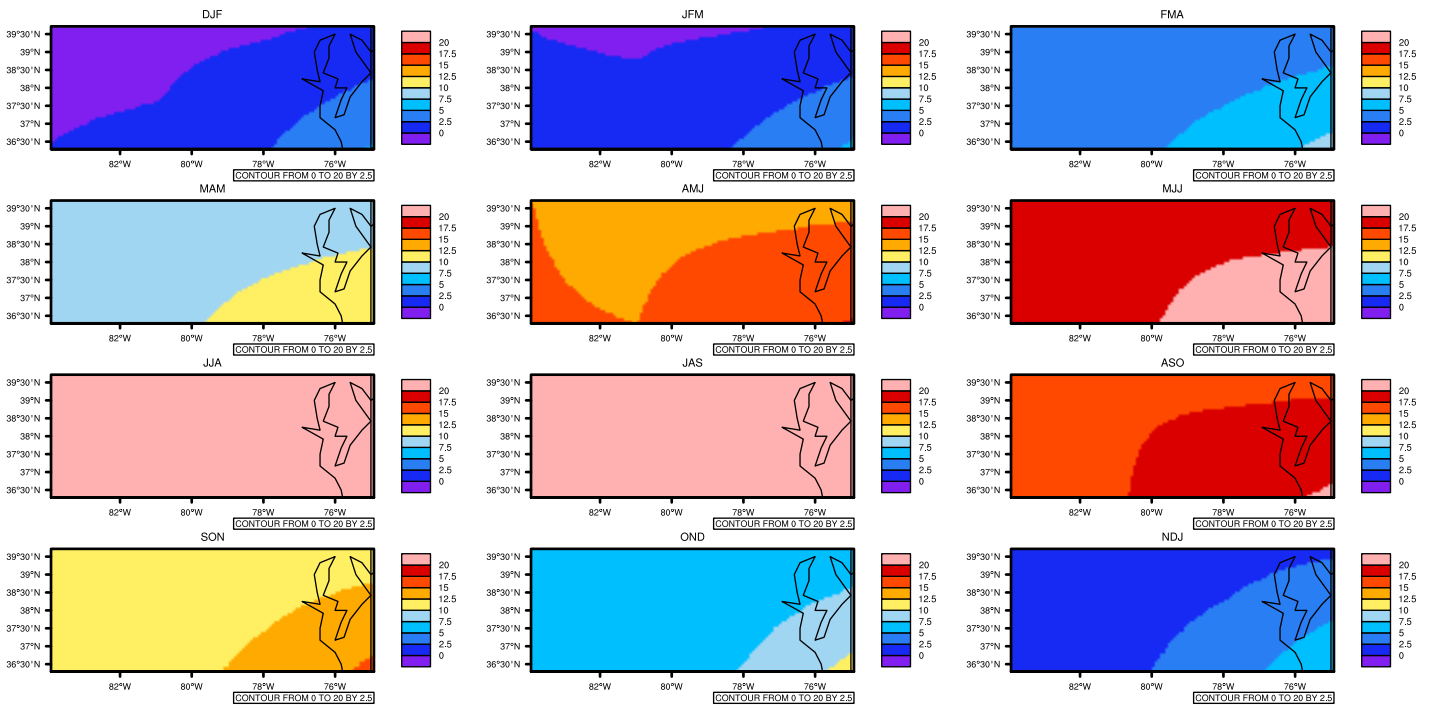

Seasonally Daily Averagetas(c) In 2020-2029 GFDL-ESM2M RCP85 - Virginia