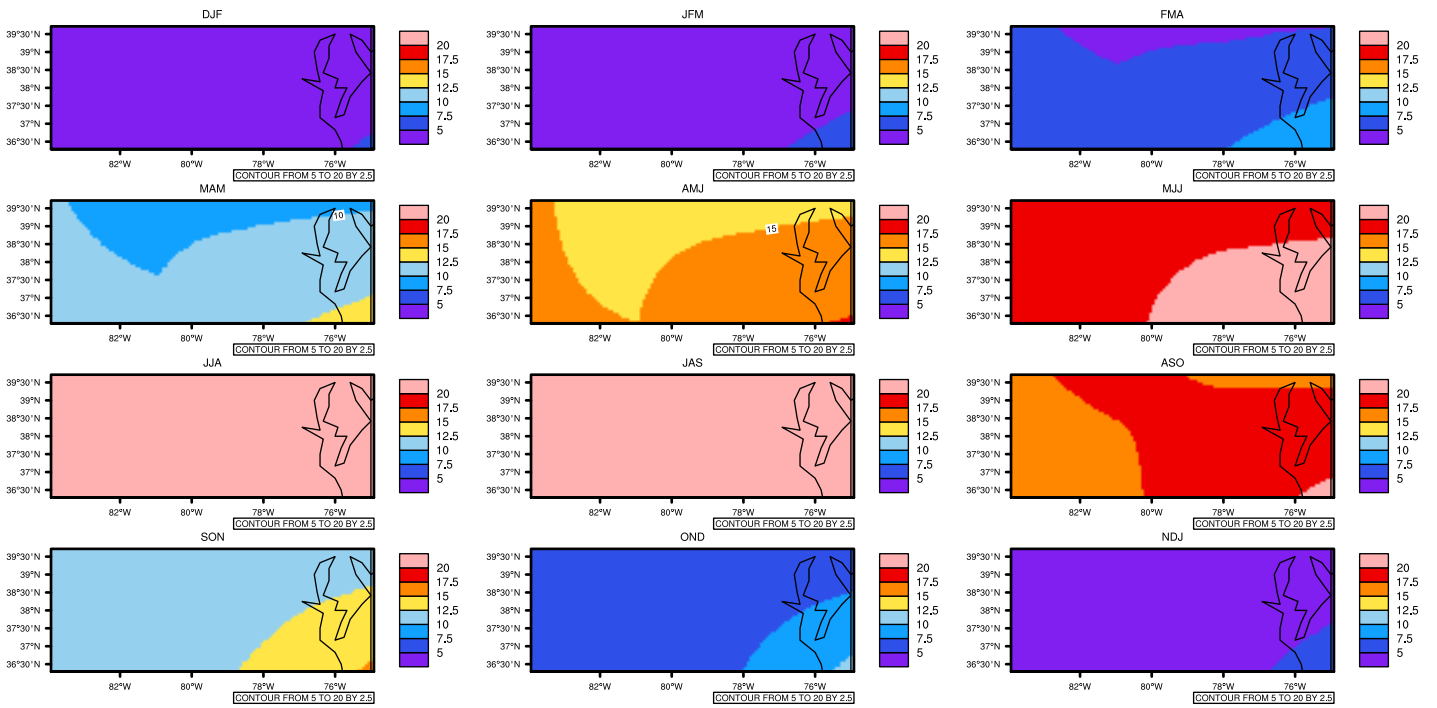

Seasonally Daily Averaget(c) In 2030-2039 GFDL-ESM2M RCP85 - Virginia