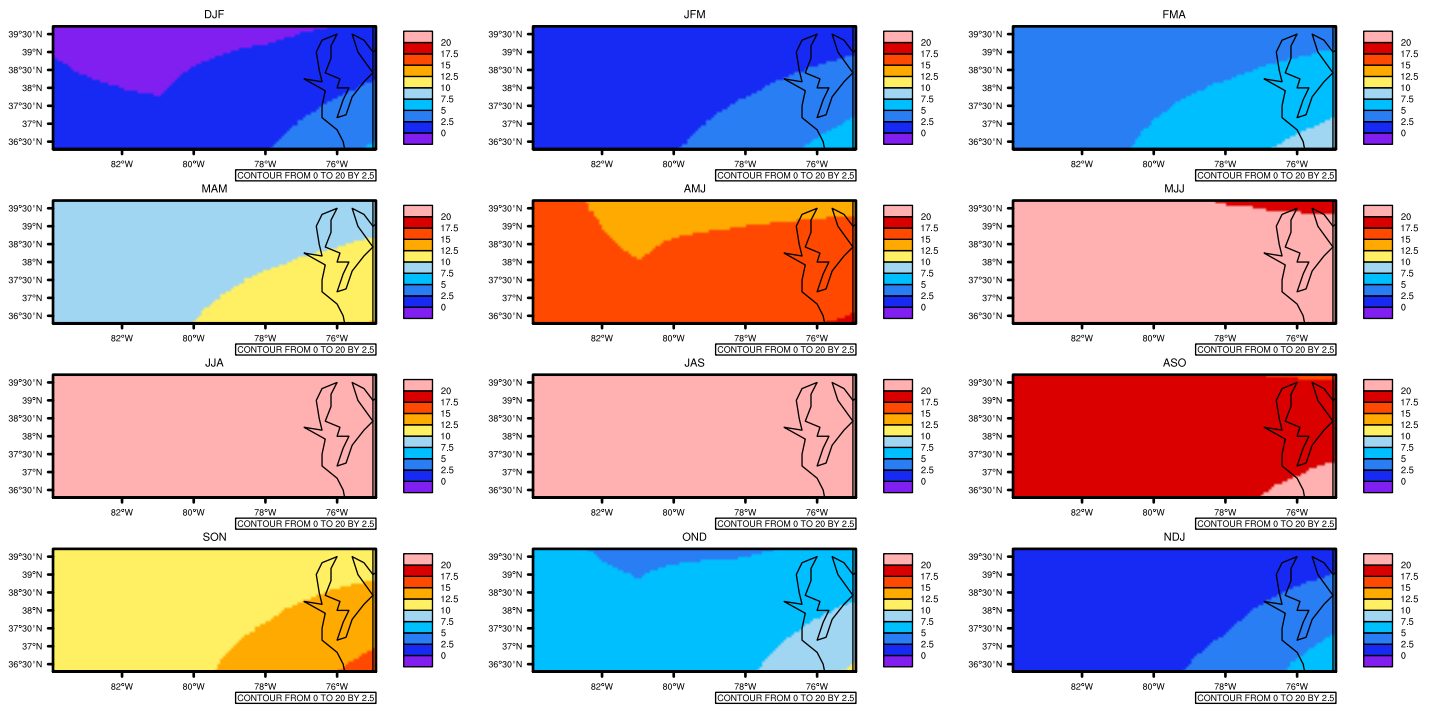

Seasonally Daily Averaget(c) In 2040-2049 GFDL-ESM2M RCP85 - Virginia