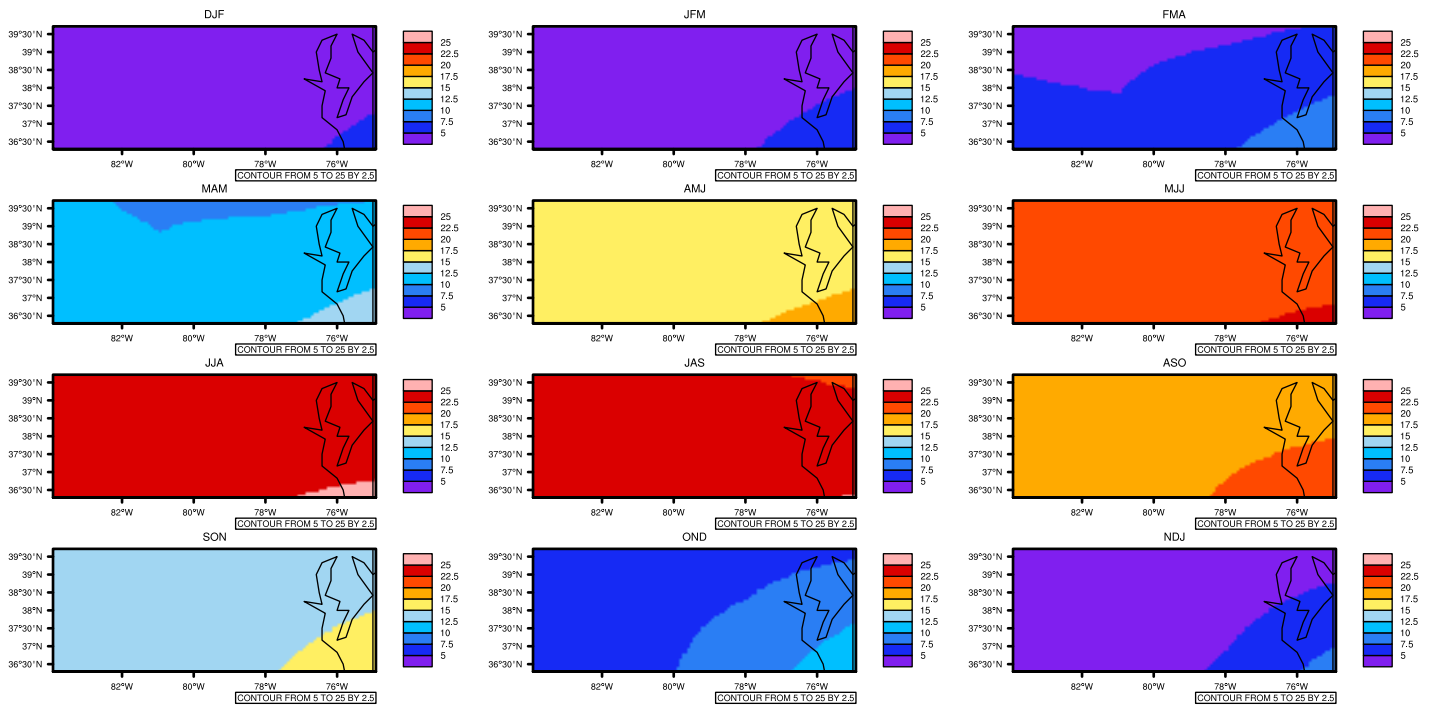

Seasonally Daily Averaget(c) In 2050-2059 GFDL-ESM2M RCP85 - Virginia