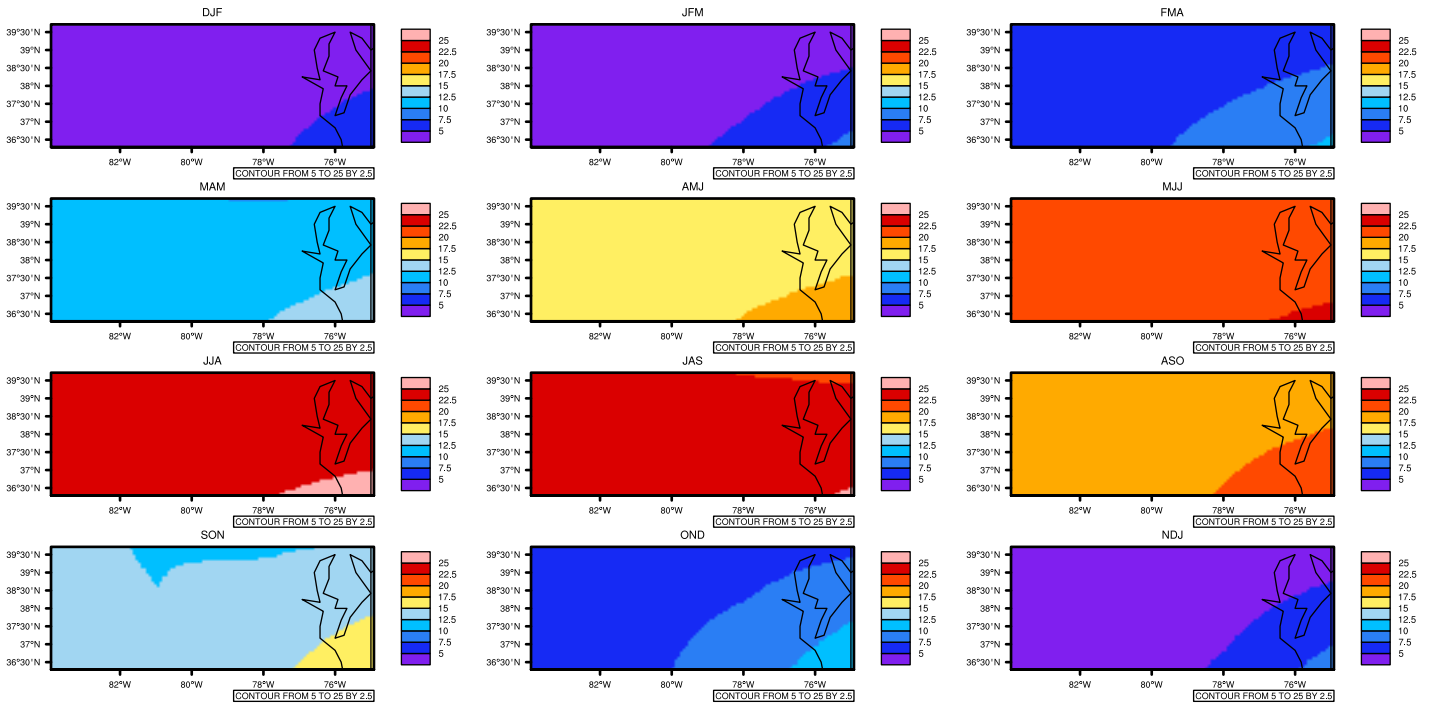

Seasonally Daily Averaget(c) In 2060-2069 GFDL-ESM2M RCP85 - Virginia