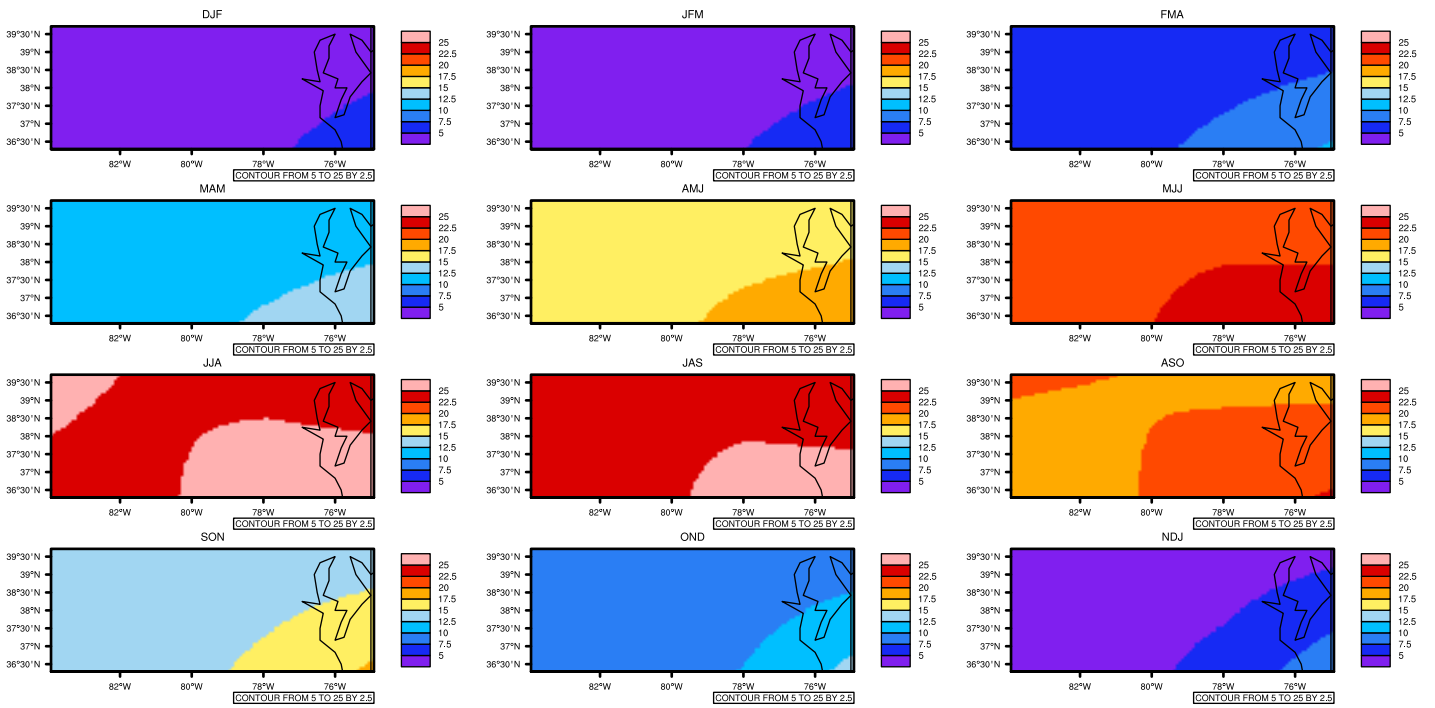

Seasonally Daily Averaget(c) In 2070-2079 GFDL-ESM2M RCP85 - Virginia