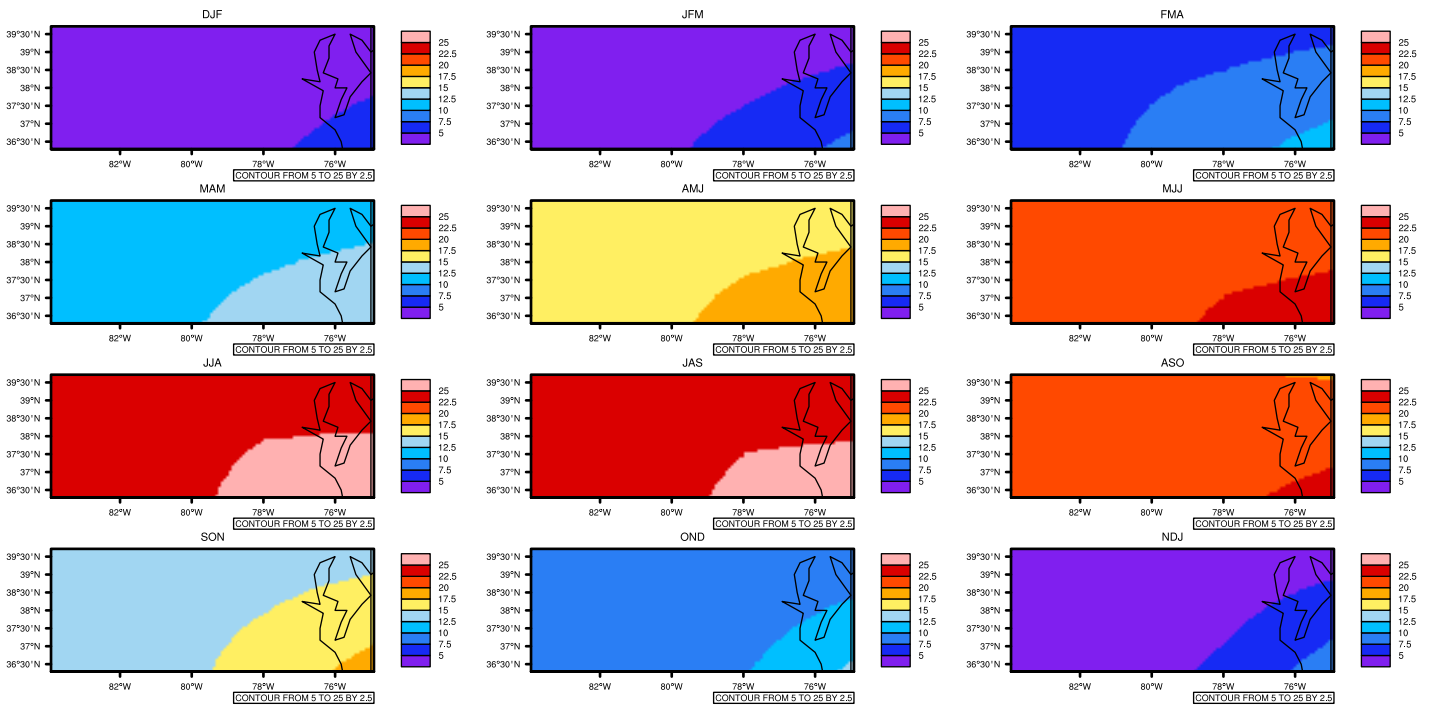

Seasonally Daily Averaget(c) In 2080-2089 GFDL-ESM2M RCP85 - Virginia