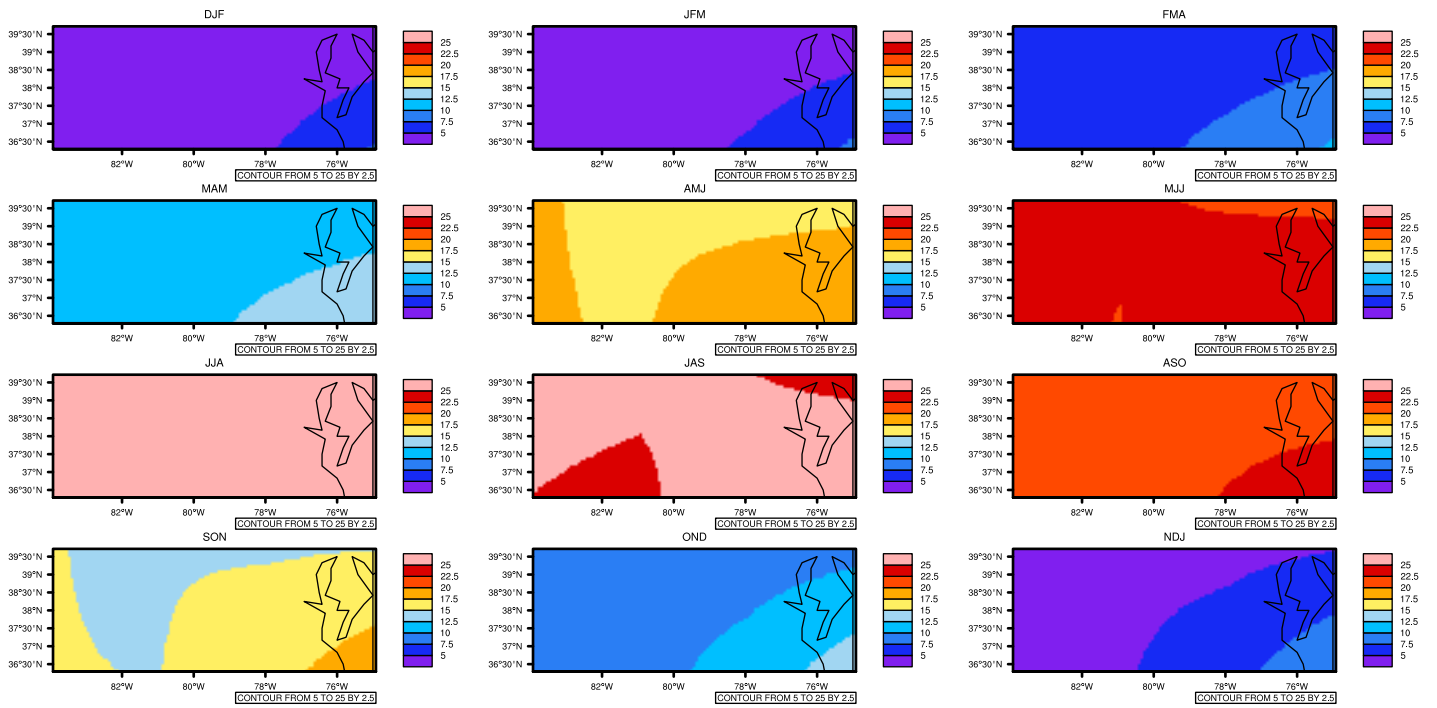

Seasonally Daily Averaget(c) In 2090-2099 GFDL-ESM2M RCP85 - Virginia