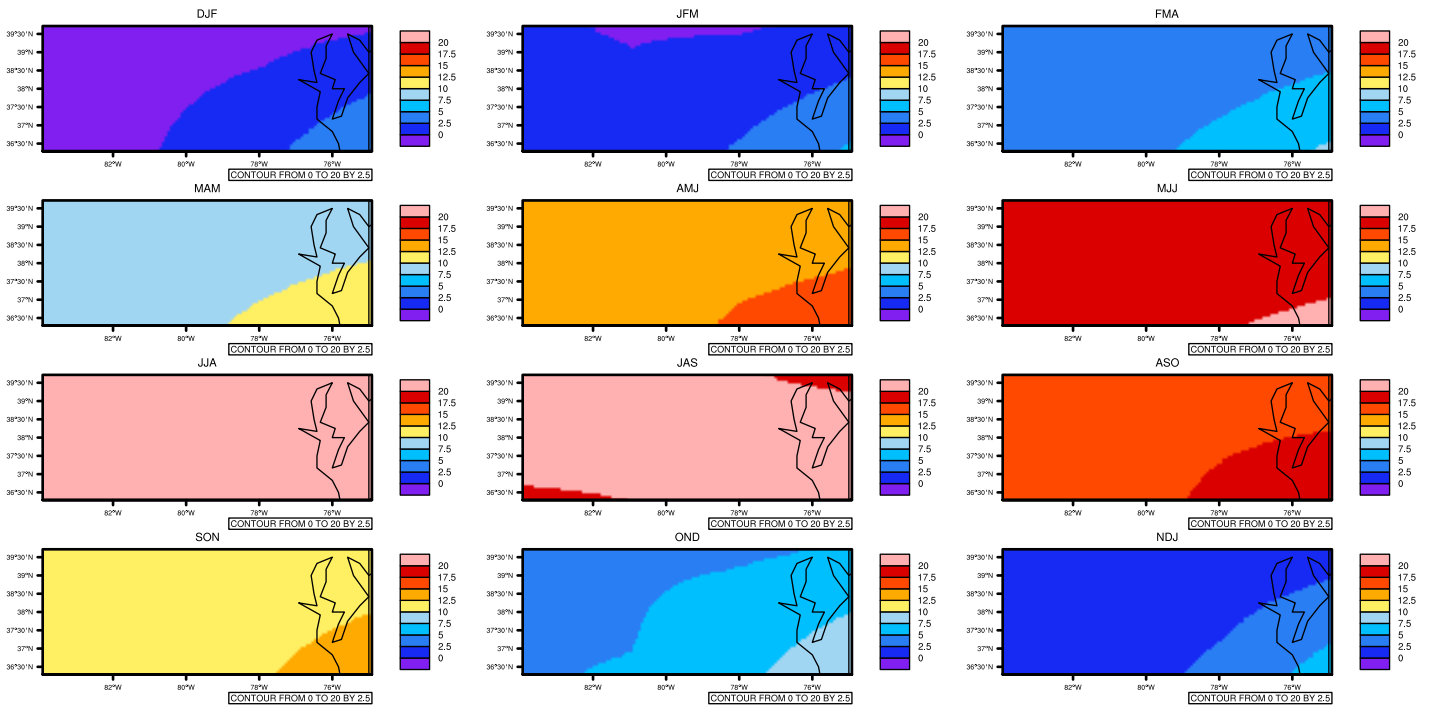

Seasonally Daily Averagetetas(c) In 1975-2005 GFDL-ESM2M historical - Virginia