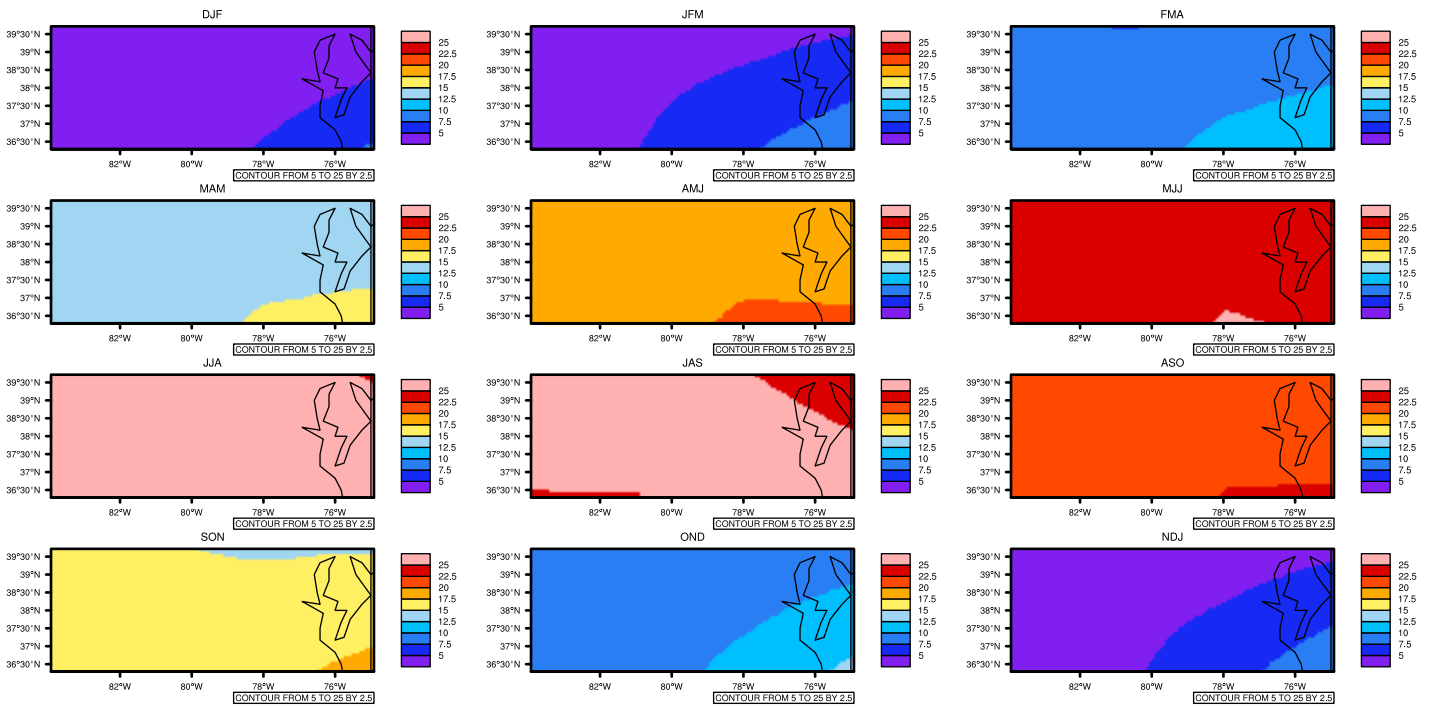

Seasonally Daily Averagetasmax(c) In 2020-2029 GFDL-ESM2M RCP45 - Virginia