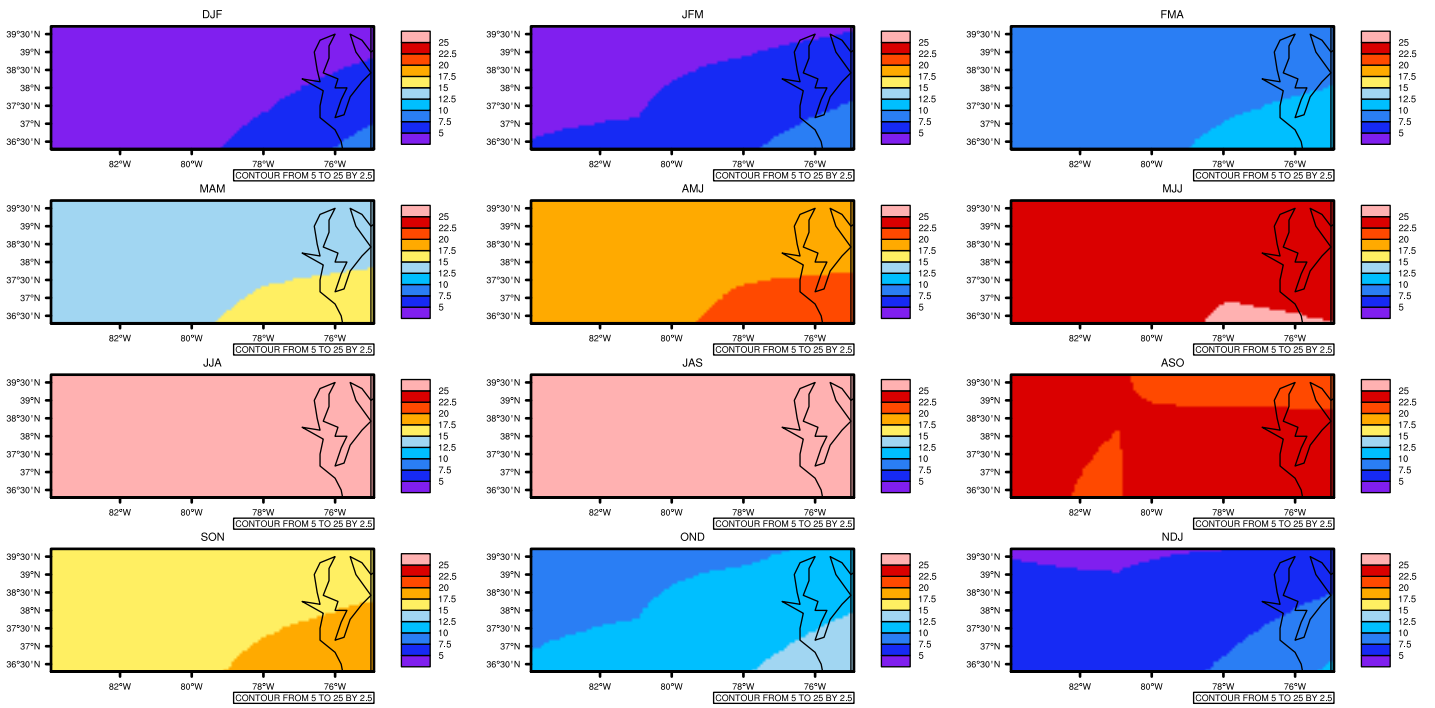

Seasonally Daily Averagetasmx(c) In 2050-2059 GFDL-ESM2M RCP45 - Virginia