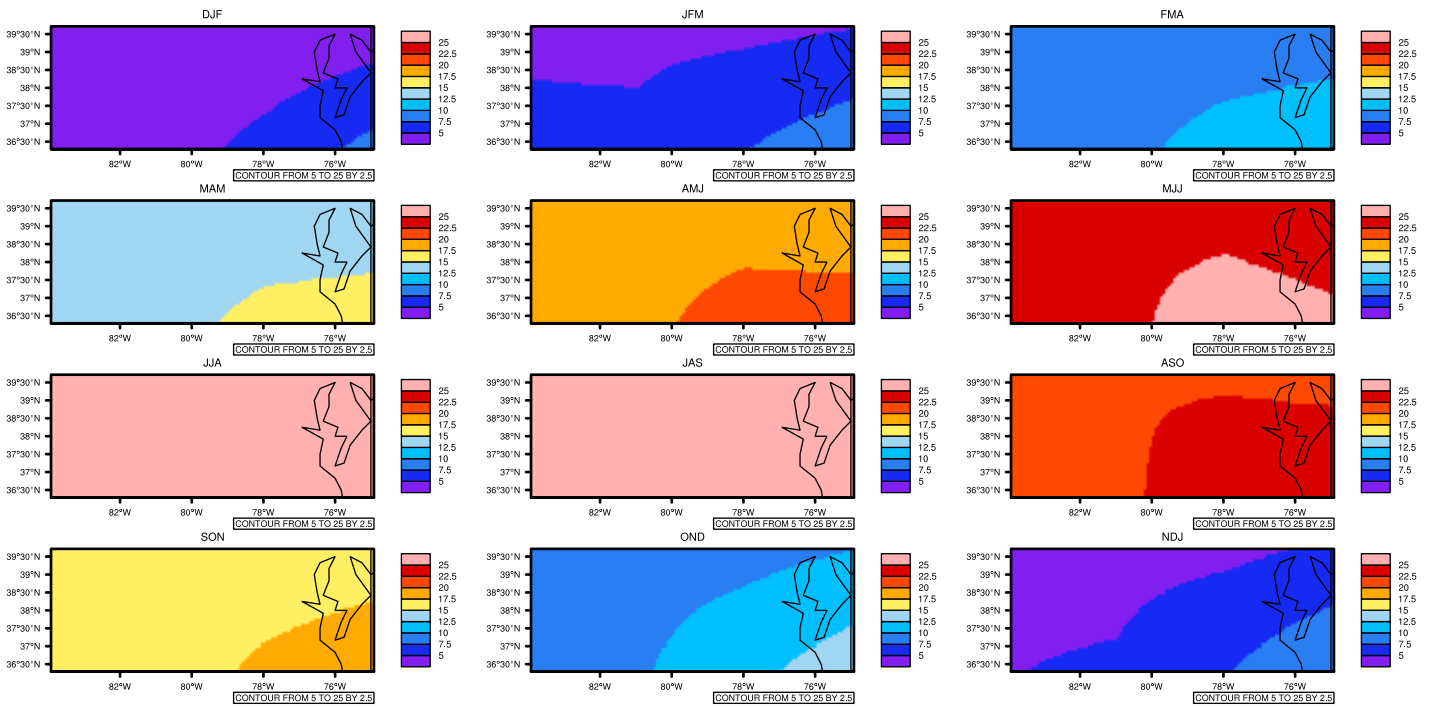

Seasonally Daily Averagetasmx(c) In 2070-2079 GFDL-ESM2M RCP45 - Virginia