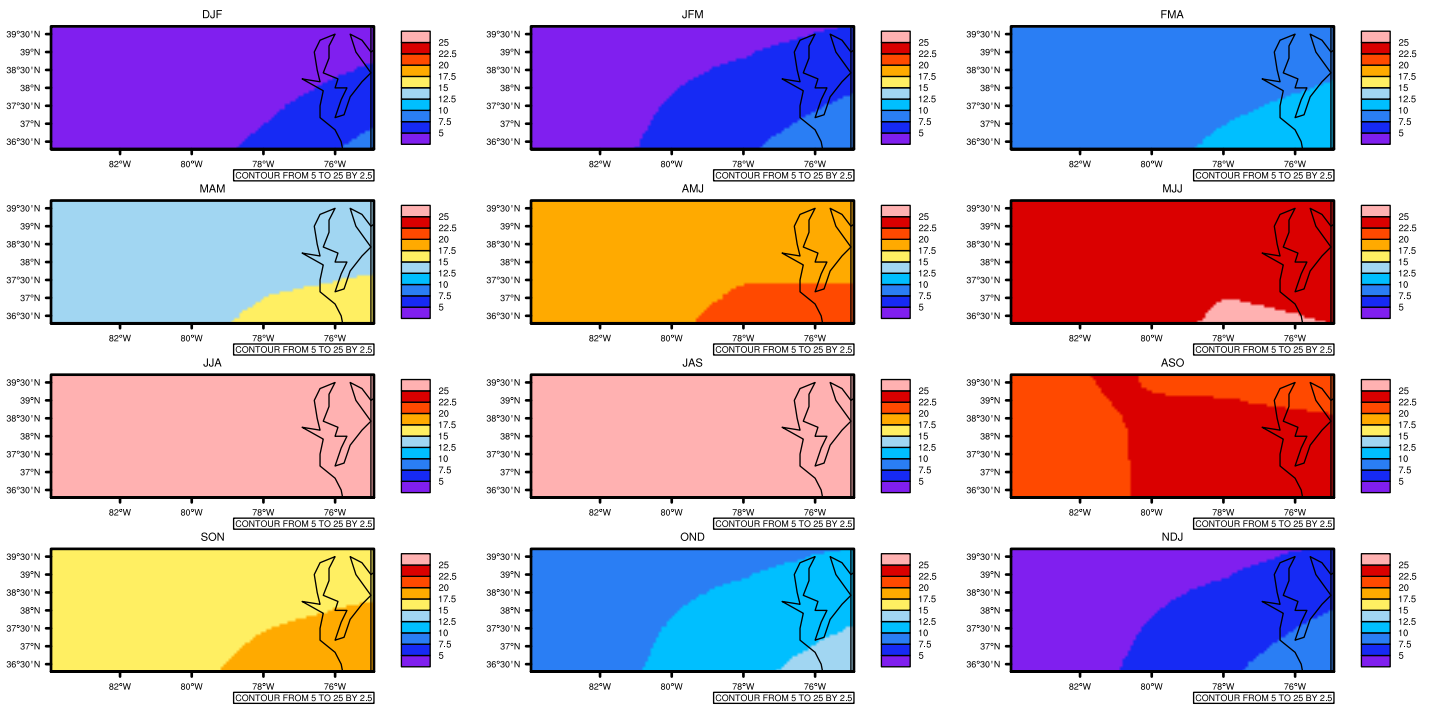

Seasonally Daily Averagetasmax(c) In 2090-2099 GFDL-ESM2M RCP45 - Virginia