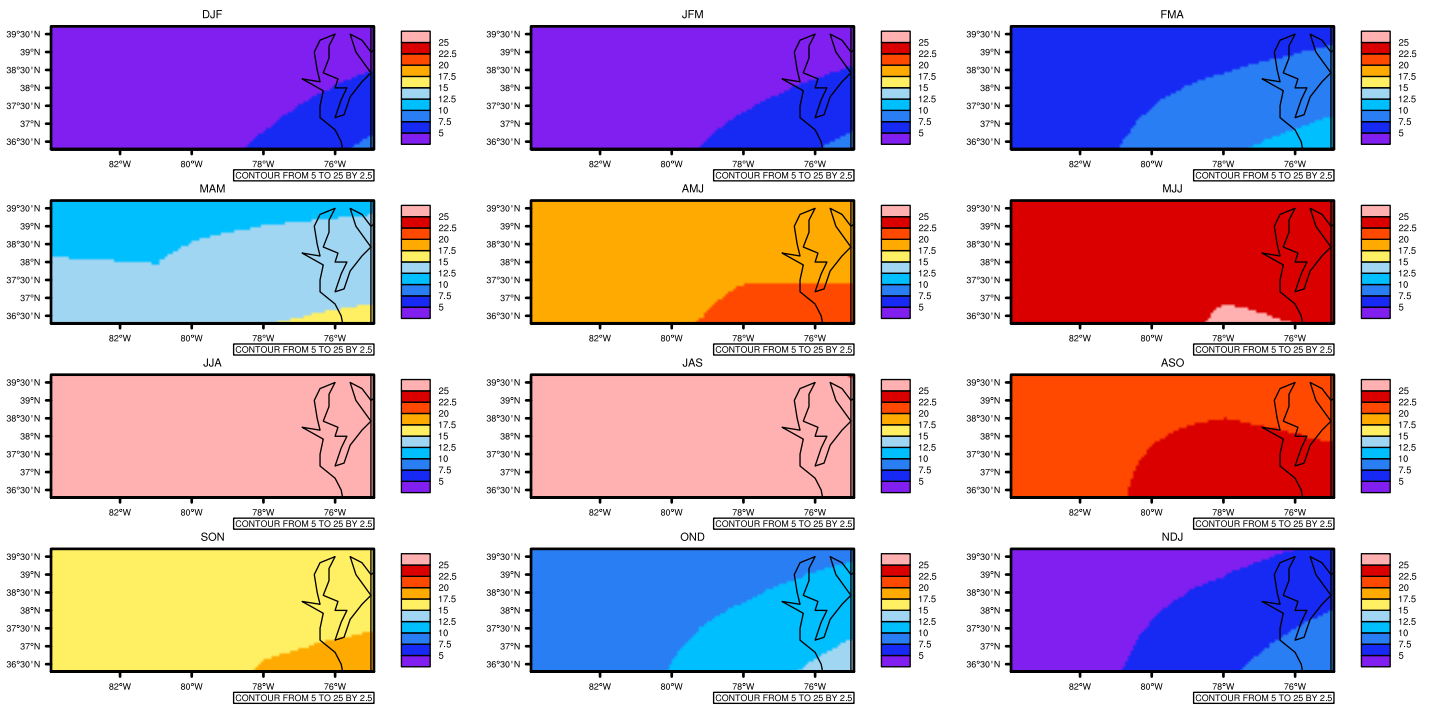

Seasonally Daily Averagetasmx(c) In 2020-2029 GFDL-ESM2M RCP85 - Virginia