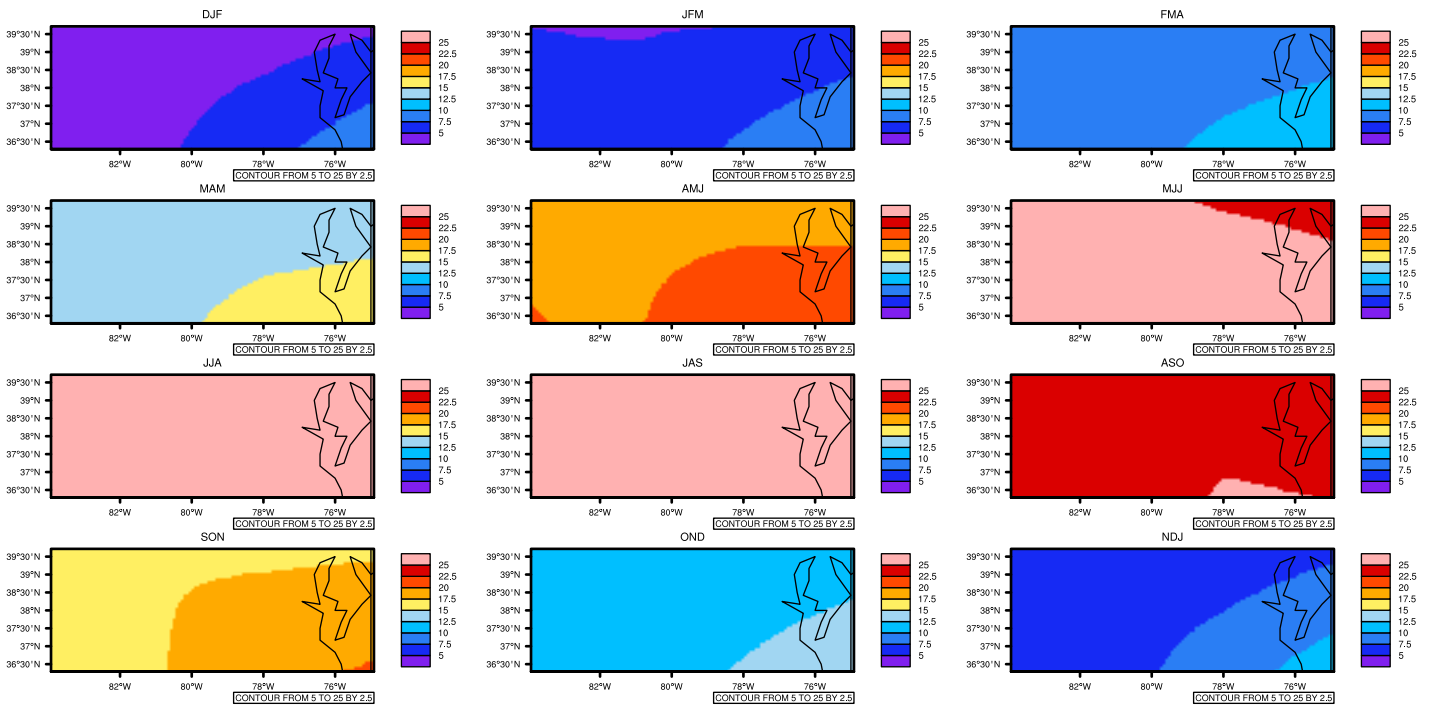

Seasonally Daily Averagetasmax(c) In 2050-2059 GFDL-ESM2M RCP85 - Virginia