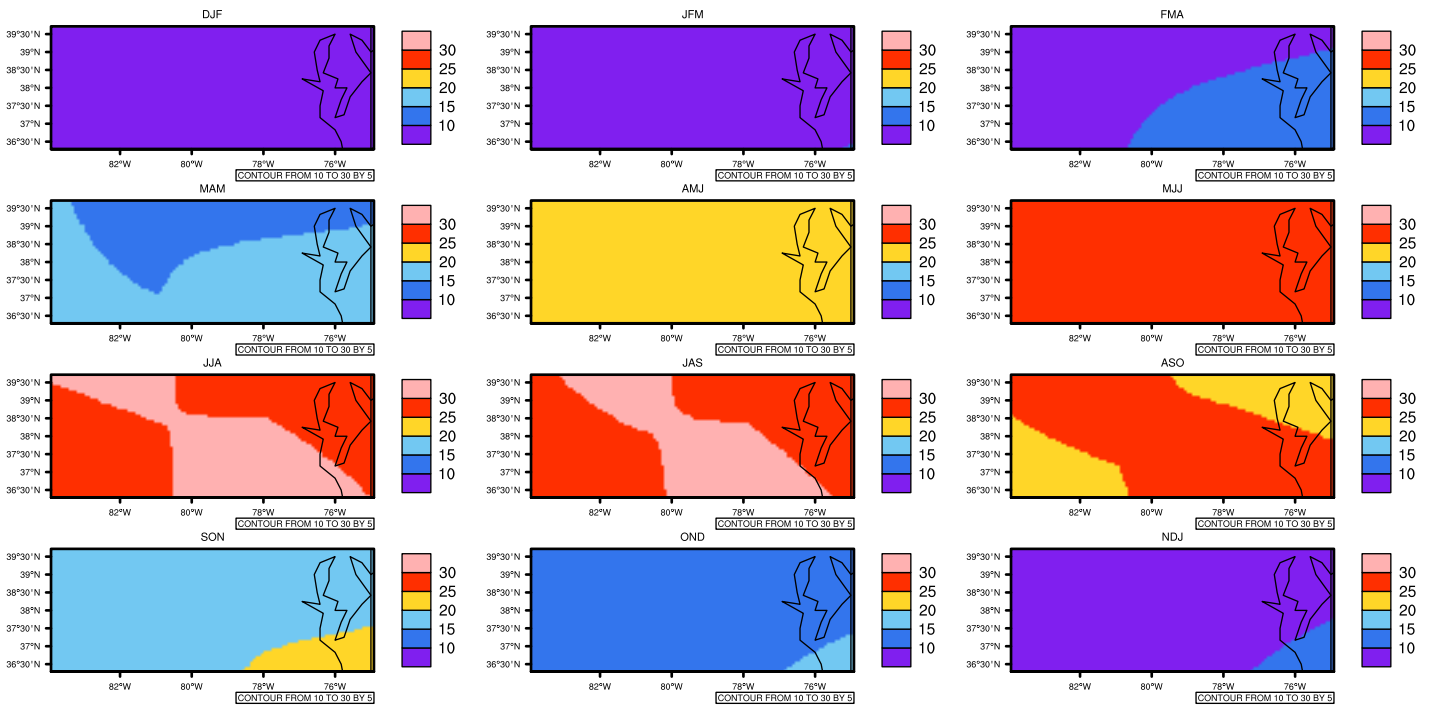

Seasonally Daily Averagetasmx(c) In 2070-2079 GFDL-ESM2M RCP85 - Virginia