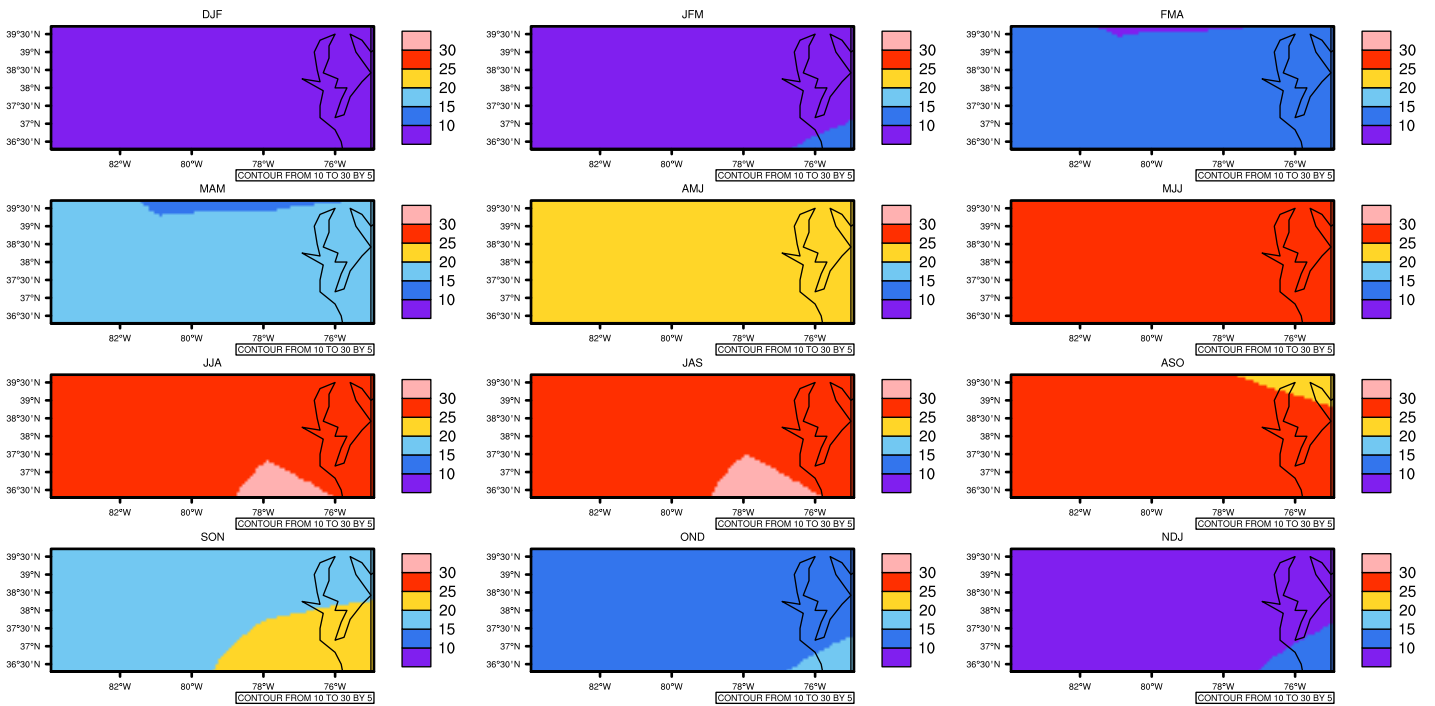

Seasonally Daily Averagetasma(c) In 2080-2089 GFDL-ESM2M RCP85 - Virginia