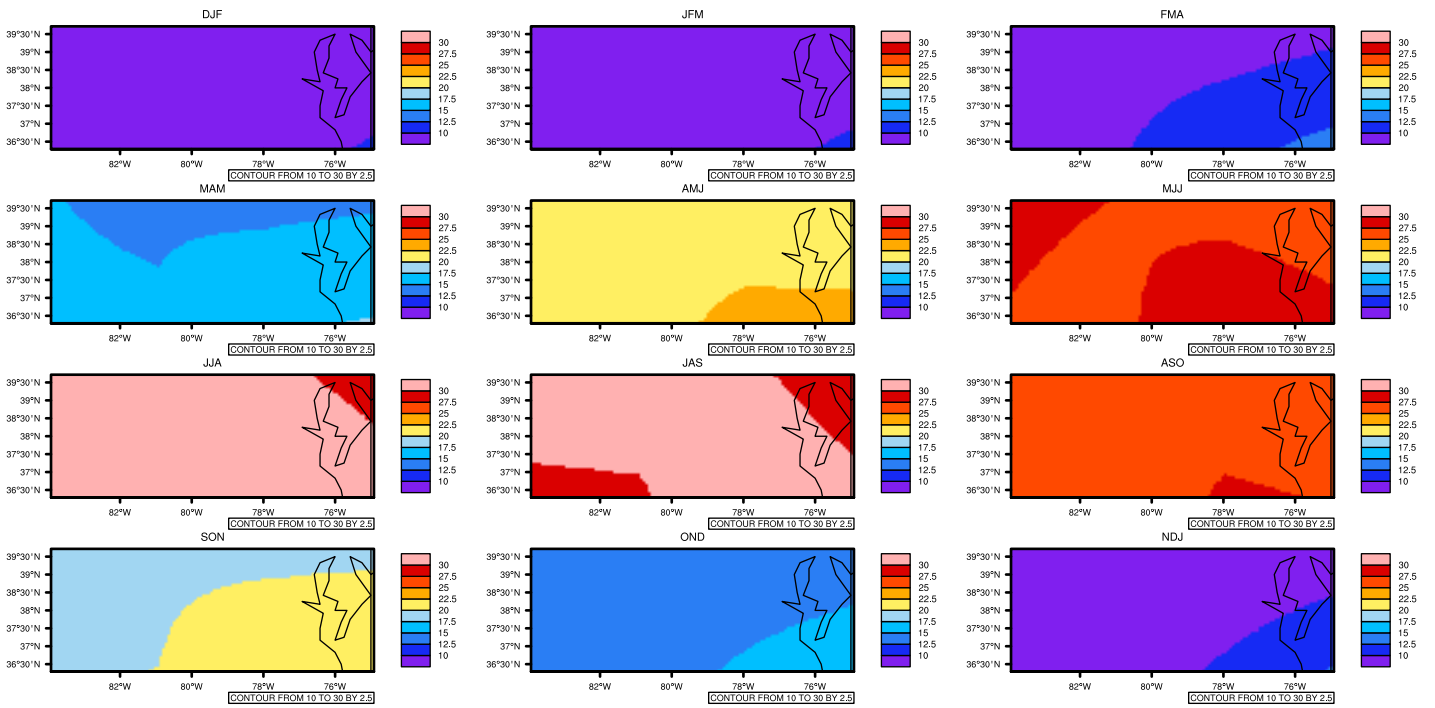

Seasonally Daily Averagetasmx(c) In 2090-2099 GFDL-ESM2M RCP85 - Virginia