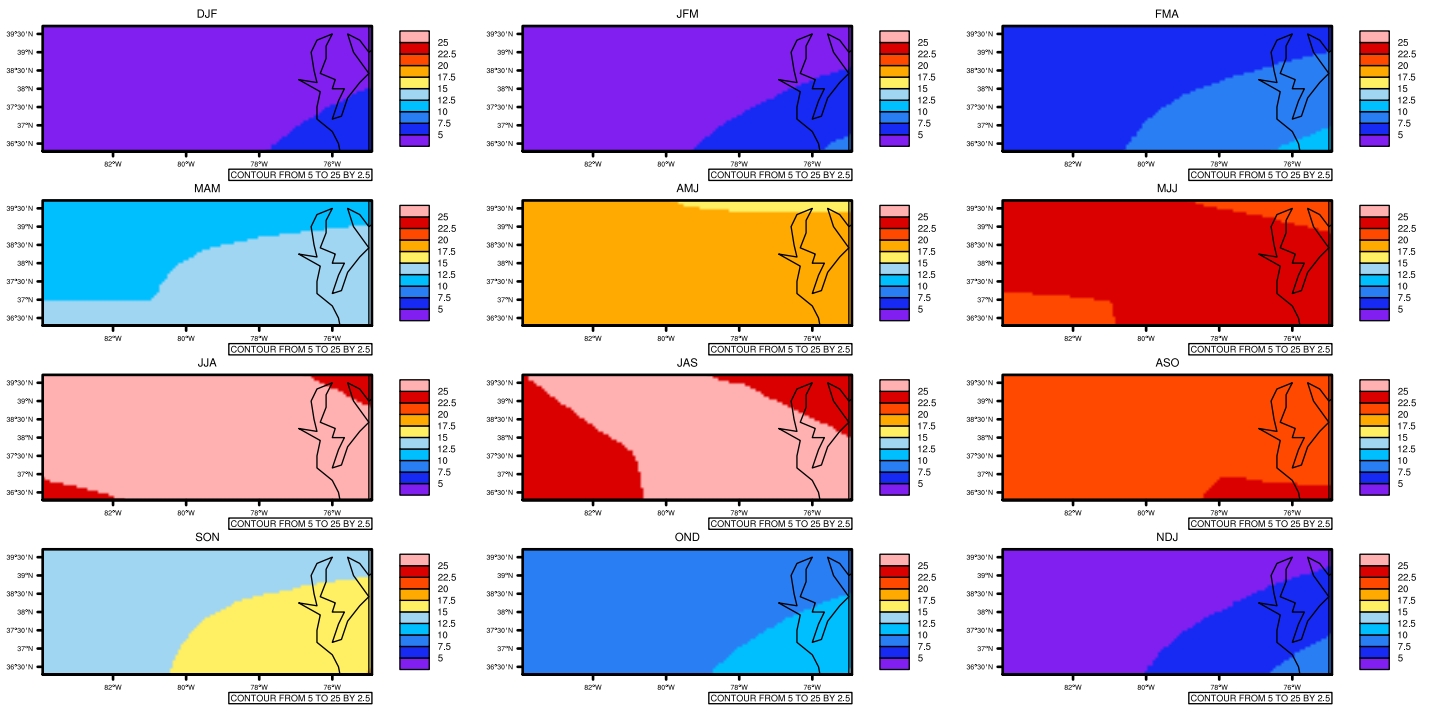

Seasonally Daily Averagetasma(c) In 1975-2005 GFDL-ESM2M historical - Virginia