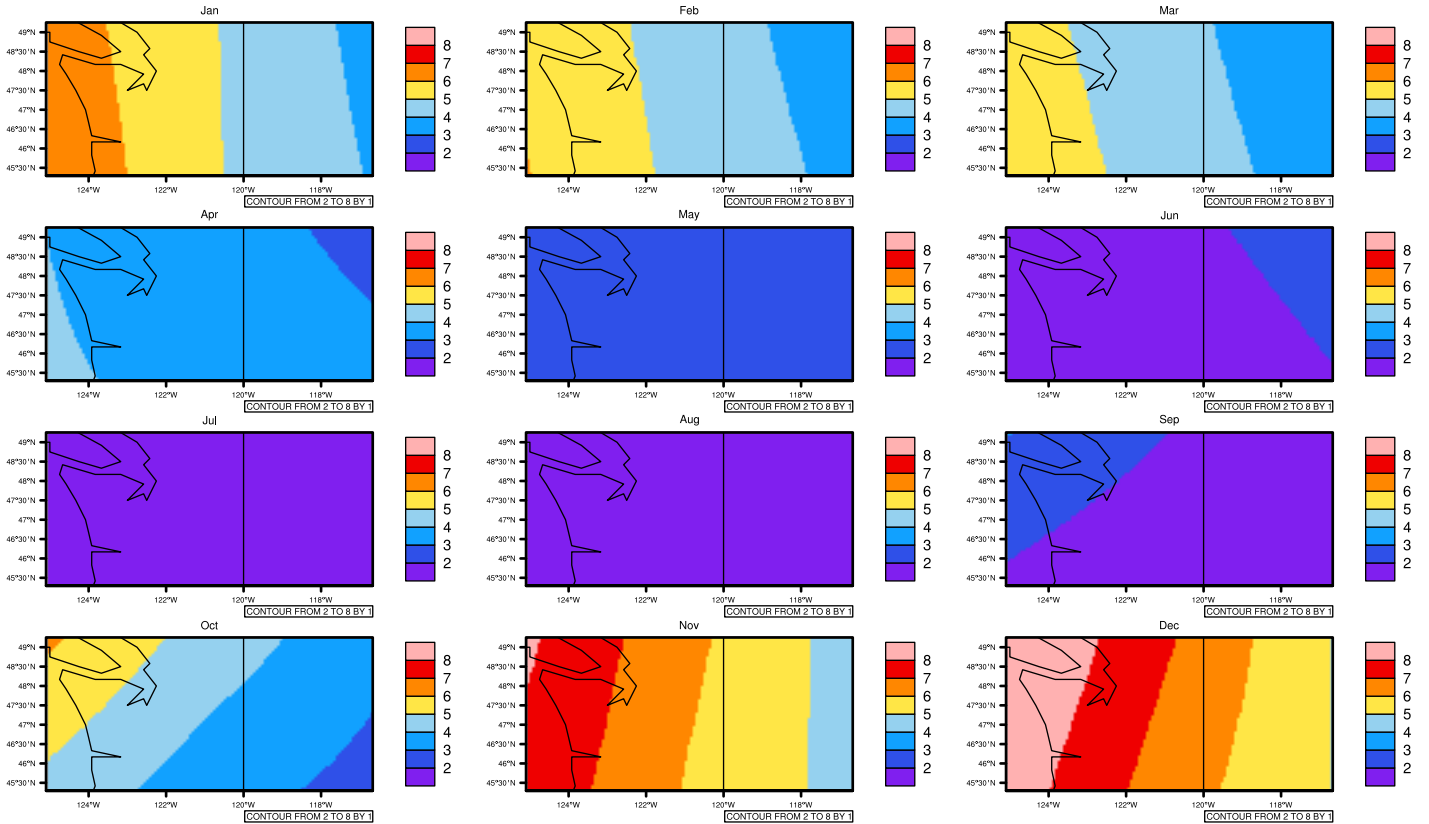

Monthly pr (mm/day) In 1975-2005 GFDL-ESM2M historical - Washington

Order a new map on <https://agrimetsoft.com/order>