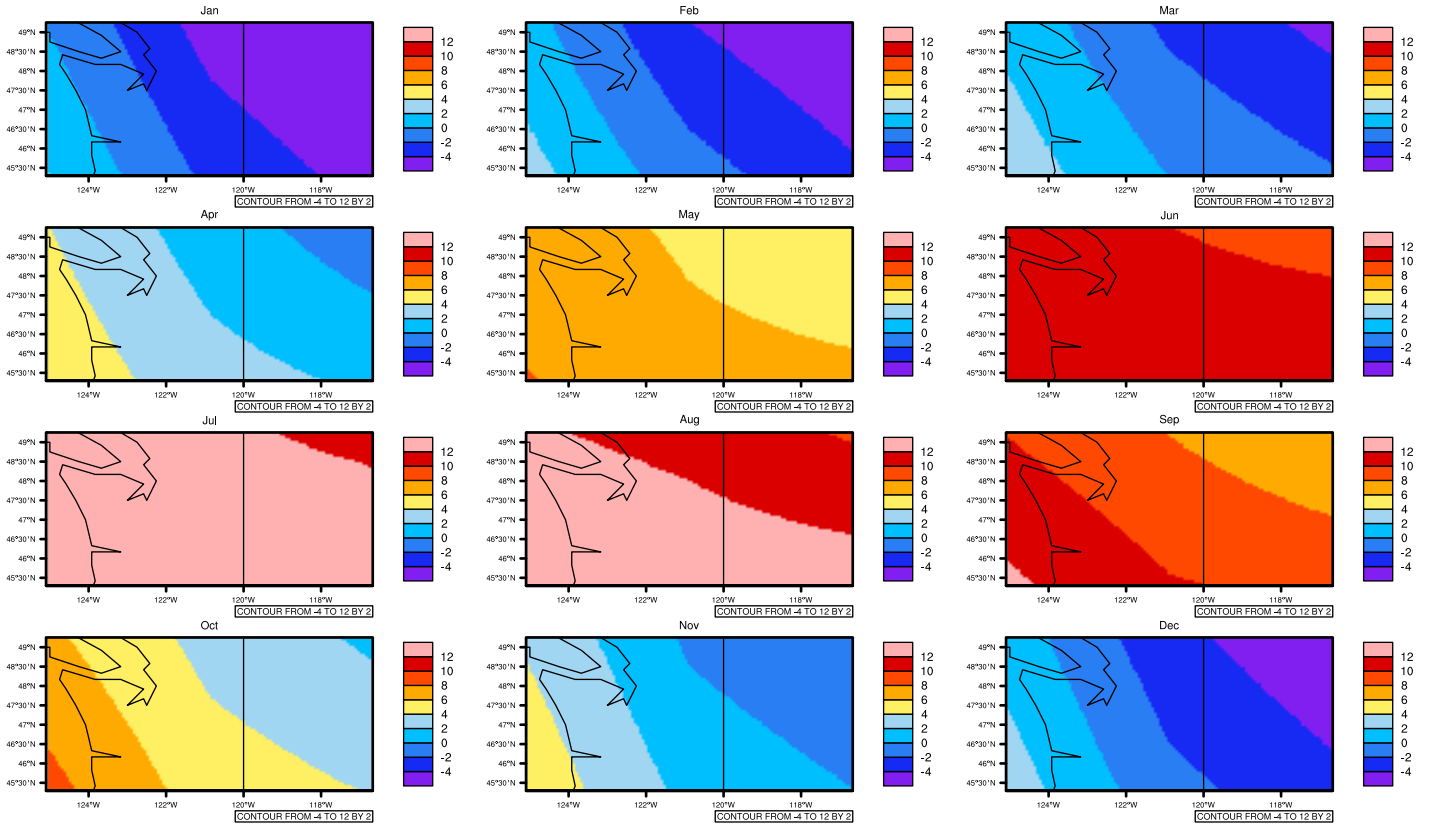

Monthly Daily Averagetasm(c) In 1975-2005 GFDL-ESM2M historical - Washington

Order a new map on <https://agrimetsoft.com/order>