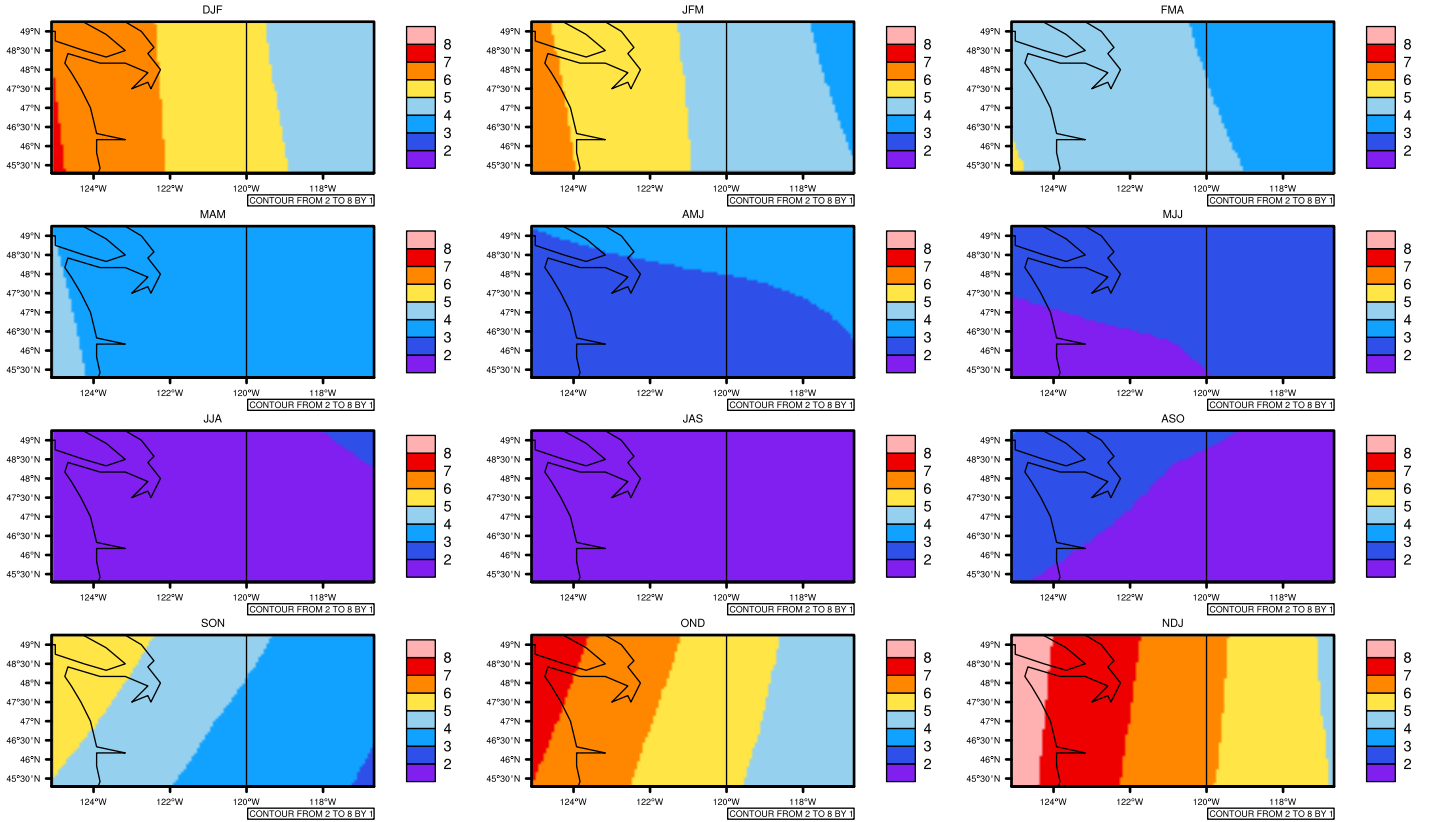

Seasonally Daily Average pr(mm/day) In 2020-2029 GFDL-ESM2M RCP45 - Washington