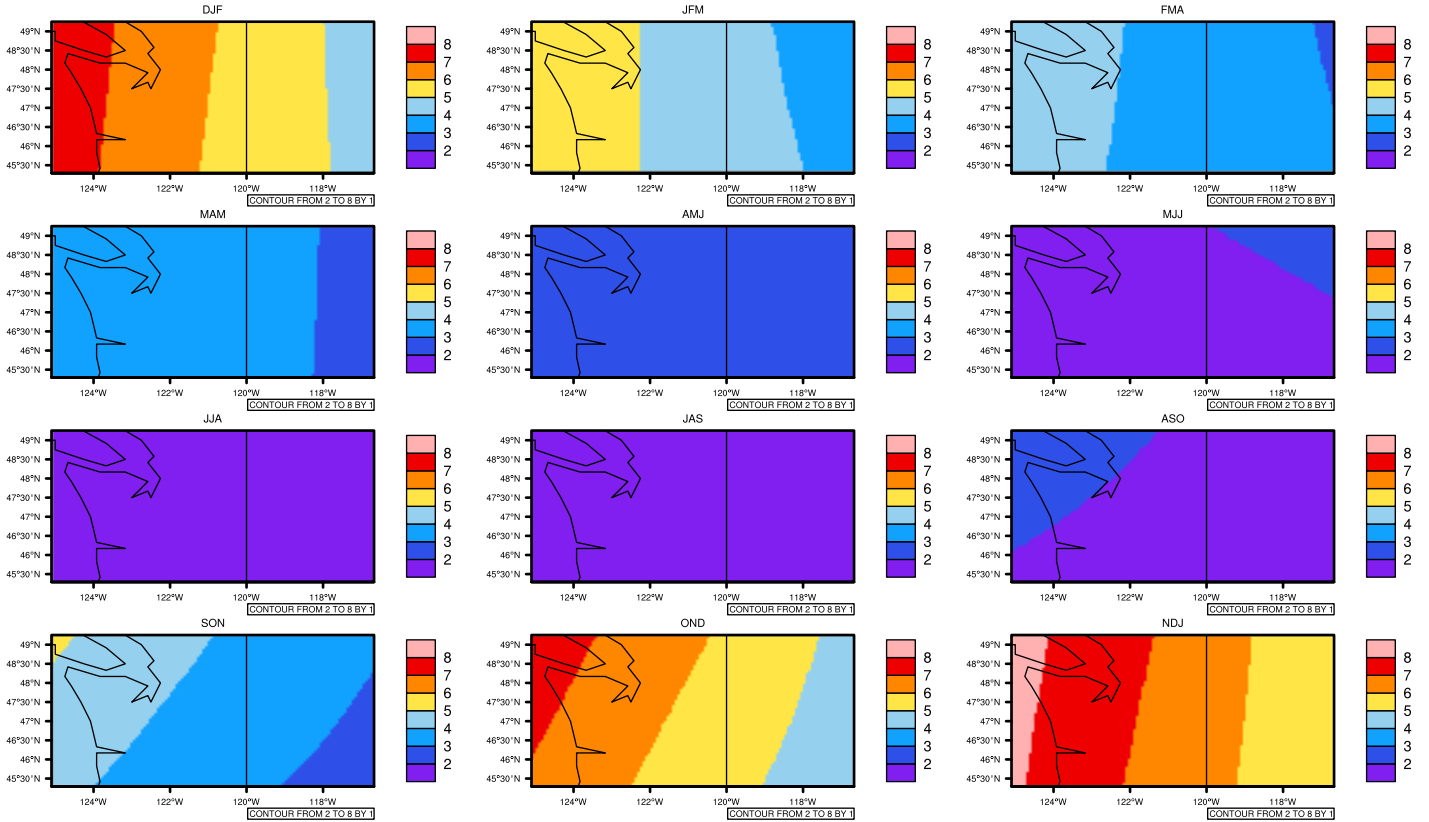

Seasonally Daily Average pr(mm/day) In 2070-2079 GFDL-ESM2M RCP45 - Washington