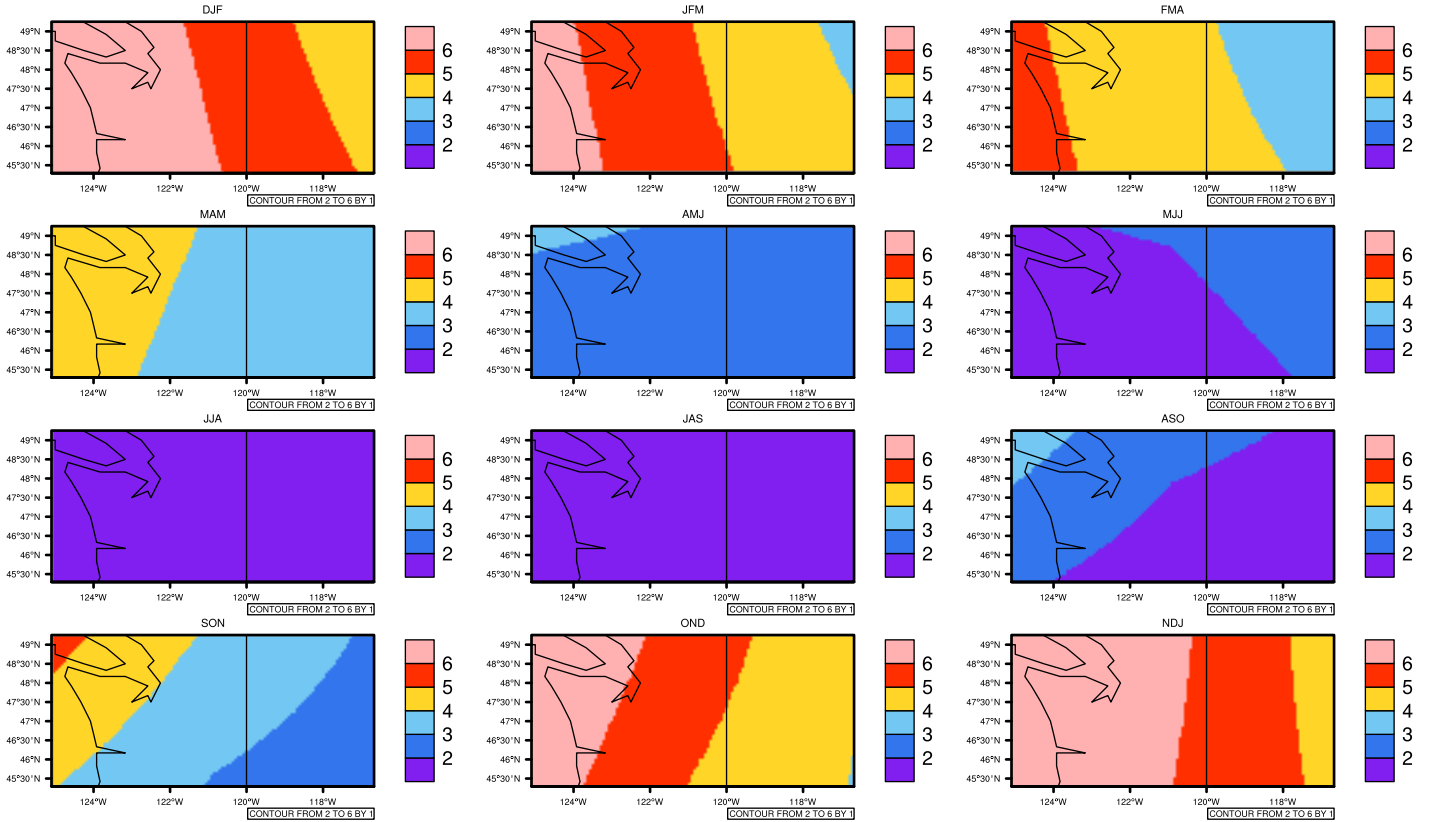

Seasonally Daily Average pr(mm/day) In 2080-2089 GFDL-ESM2M RCP45 - Washington