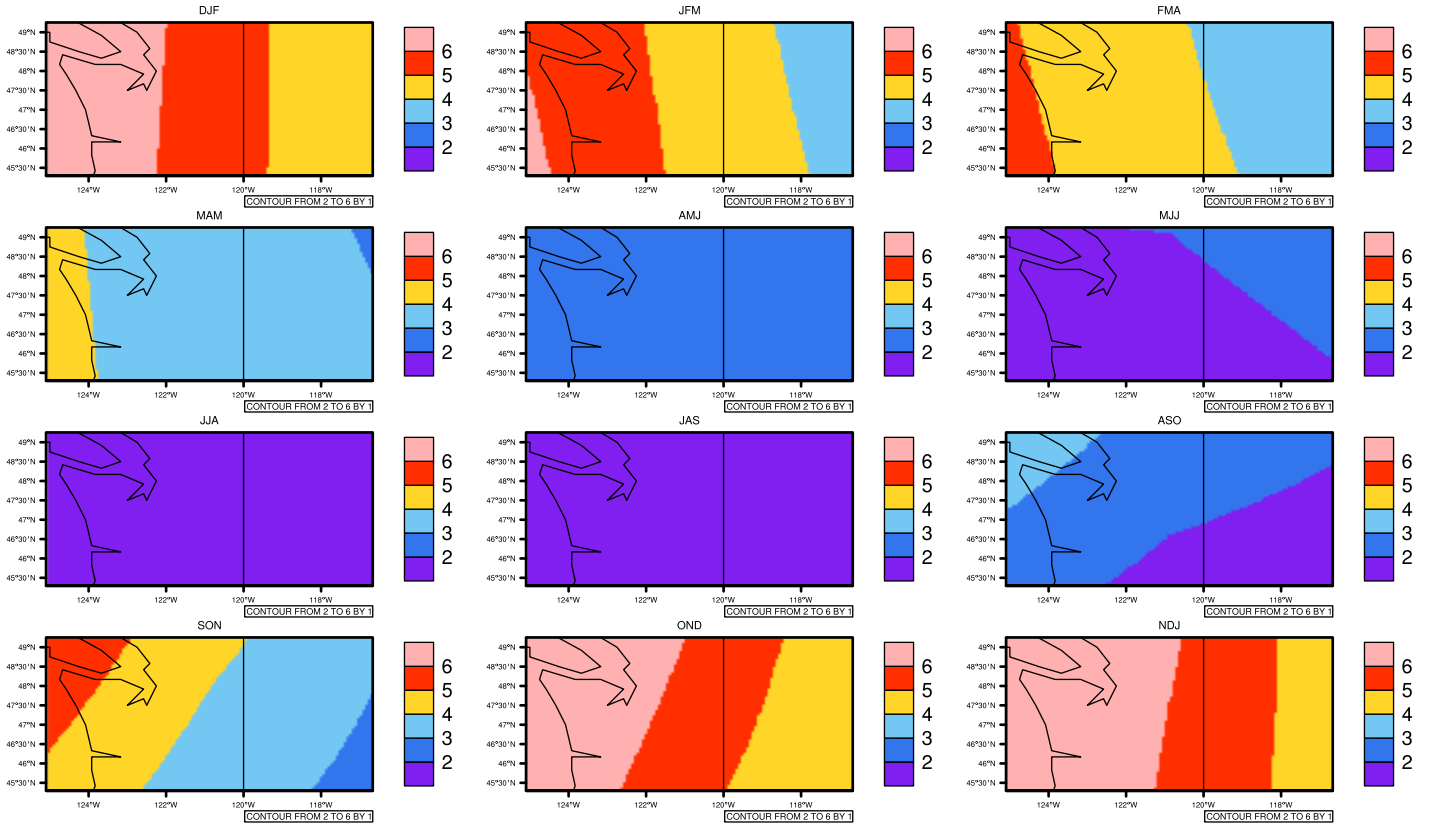

Seasonally pr (mm/day) In 1975-2005 GFDL-ESM2M historical - Washington

Order a new map on <https://agrimetsoft.com/order>