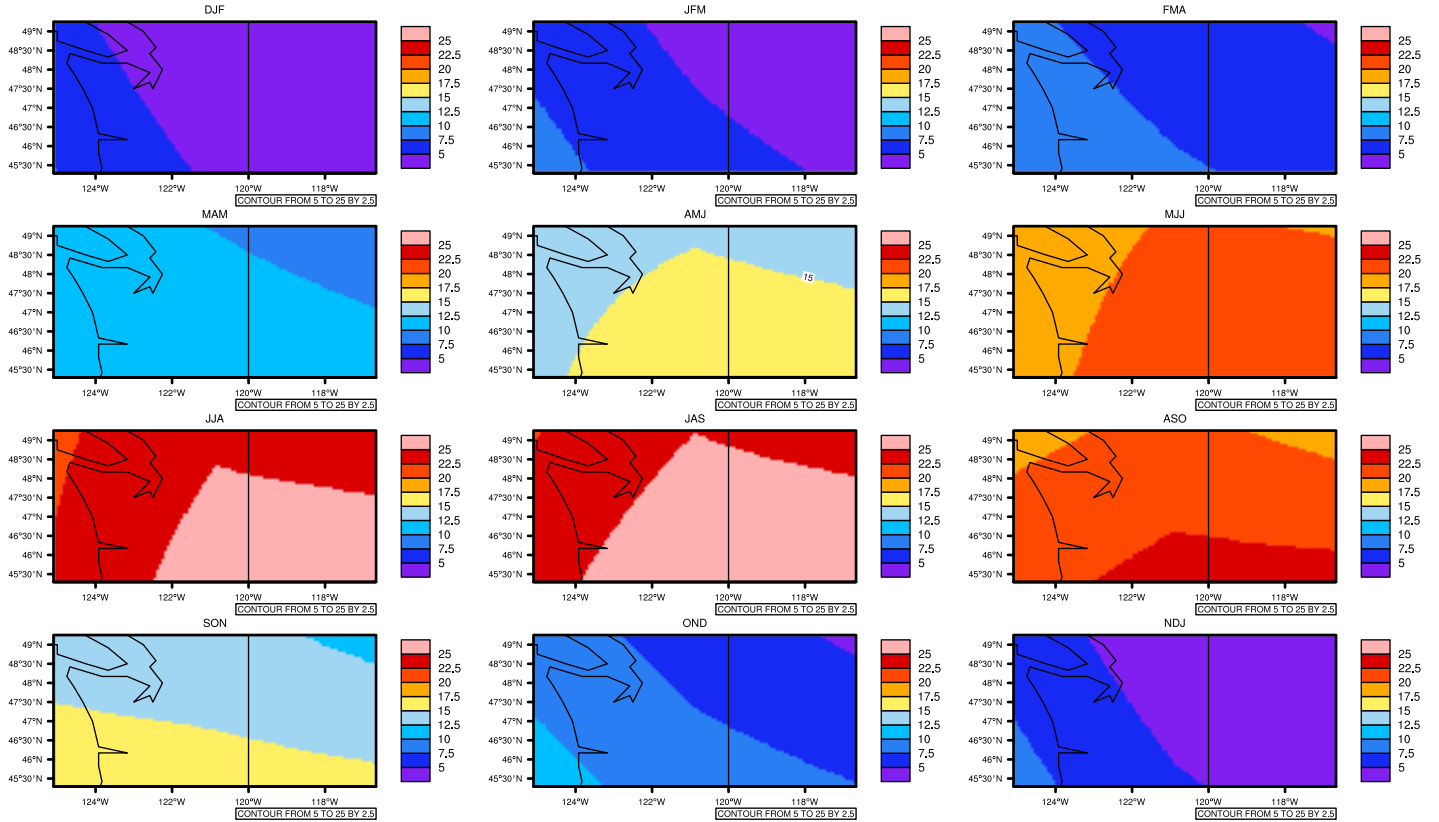

Seasonally Daily Averagetasma(c) In 2070-2079 GFDL-ESM2M RCP85 - Washington