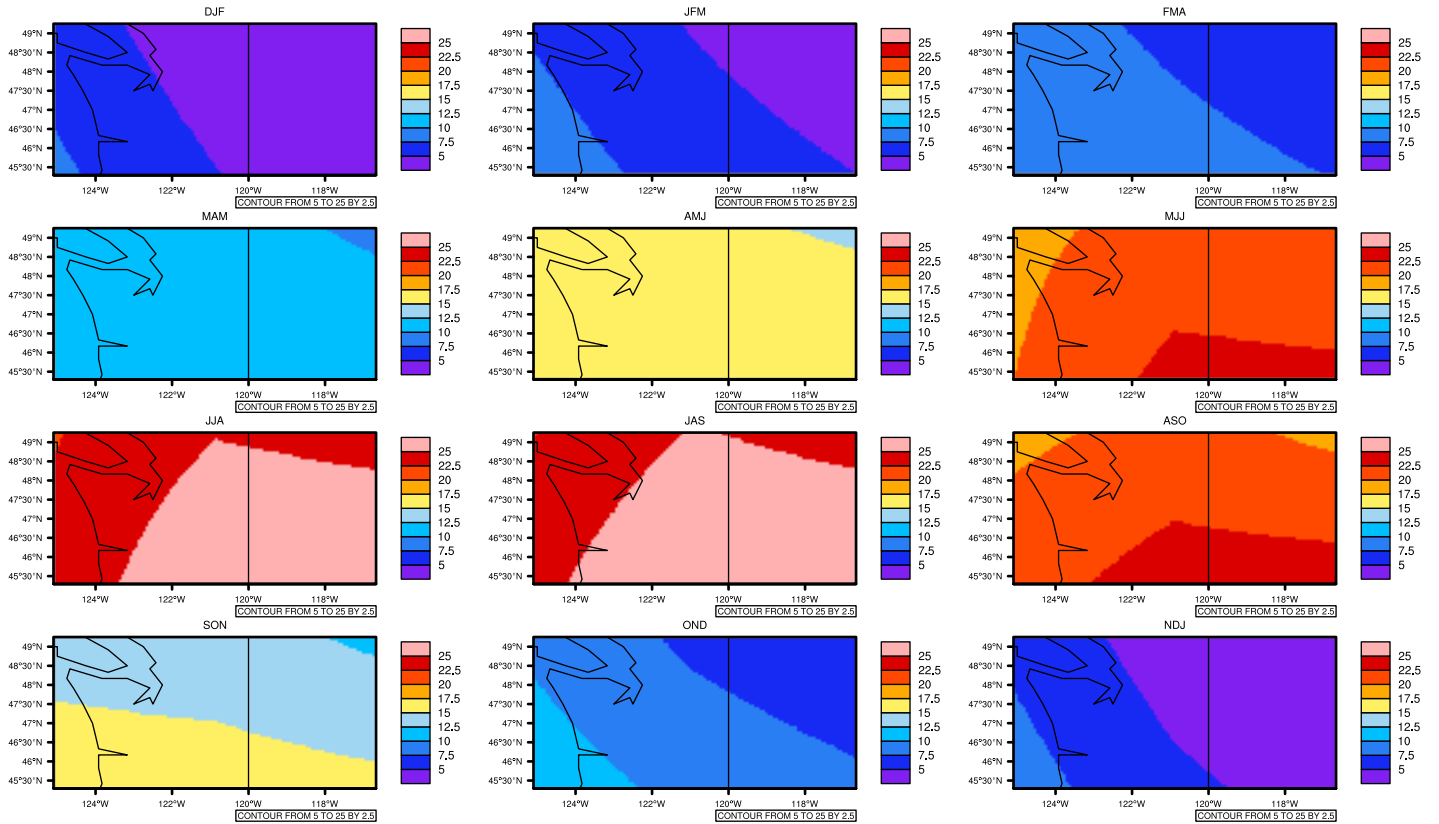

Seasonally Daily Averagetasma(c) In 2080-2089 GFDL-ESM2M RCP85 - Washington