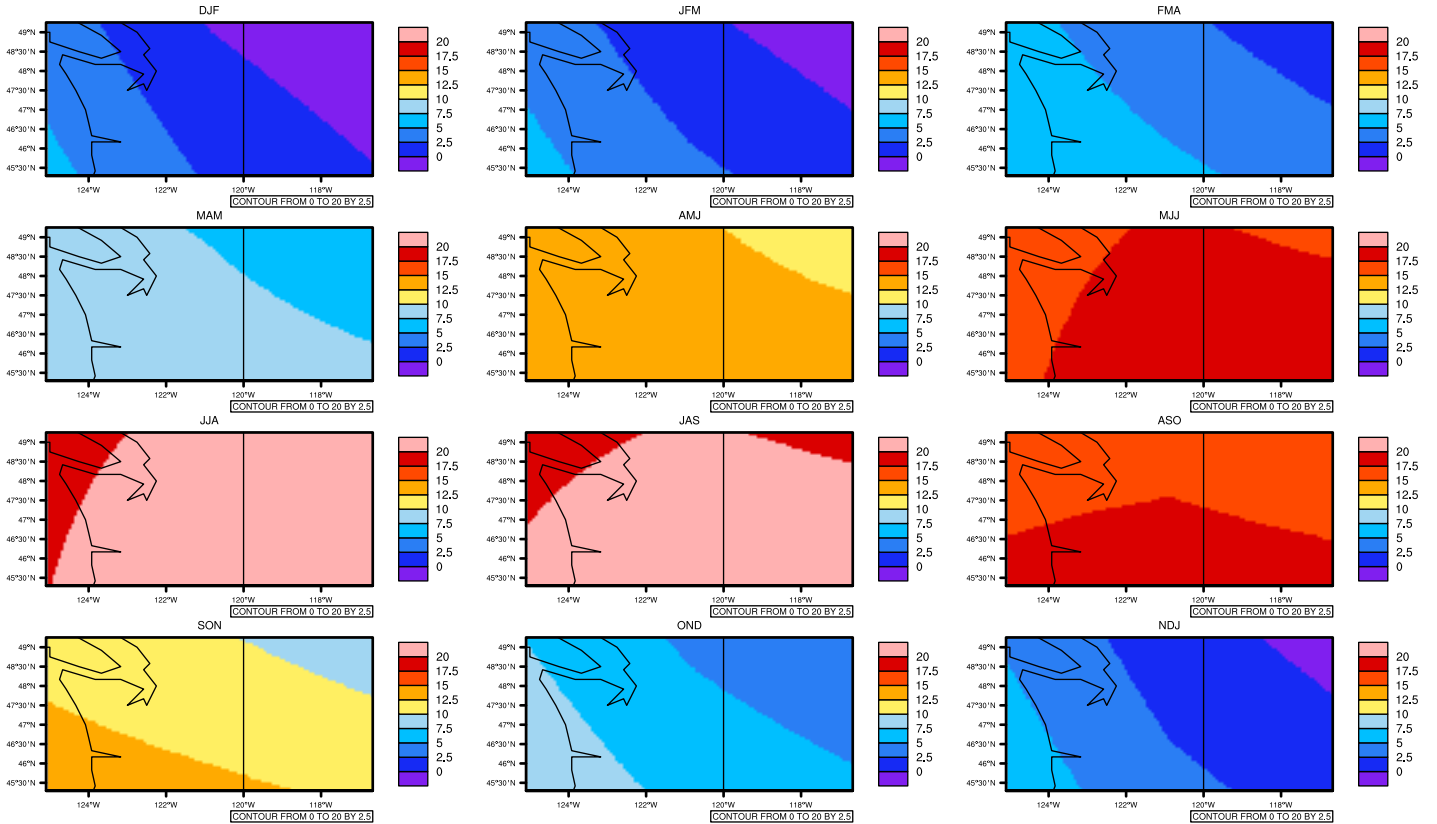

Seasonally Daily Averagetasmx(c) In 1975-2005 GFDL-ESM2M historical - Washington