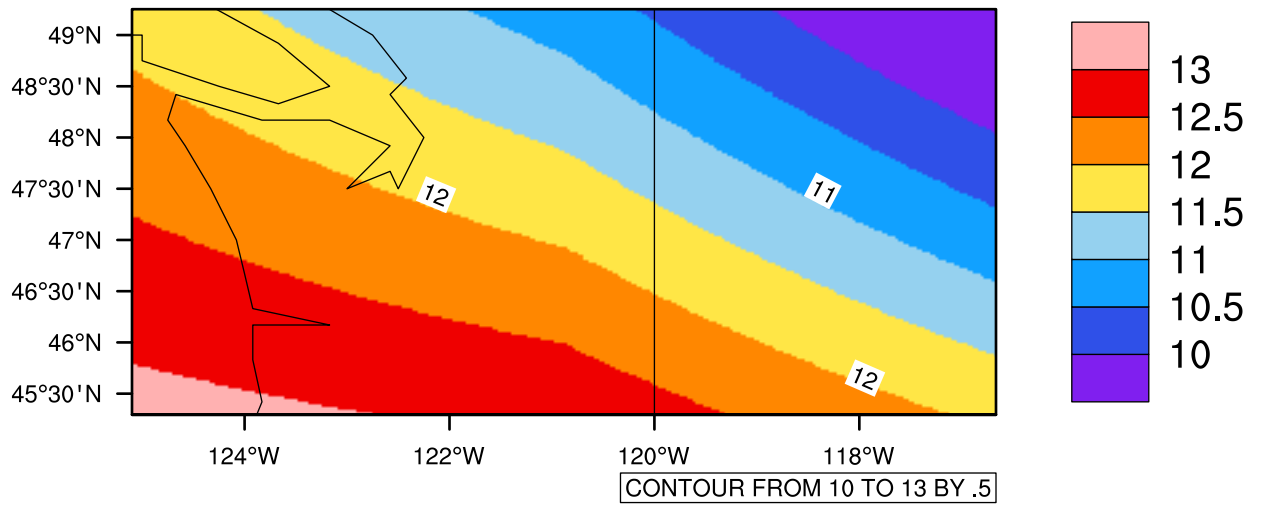

Yearly tasmax(c) In 2020-2029 GFDL-ESM2M RCP45 - Washington

[You can request maps from any dataset from the AgriMetSoft Team.](#)