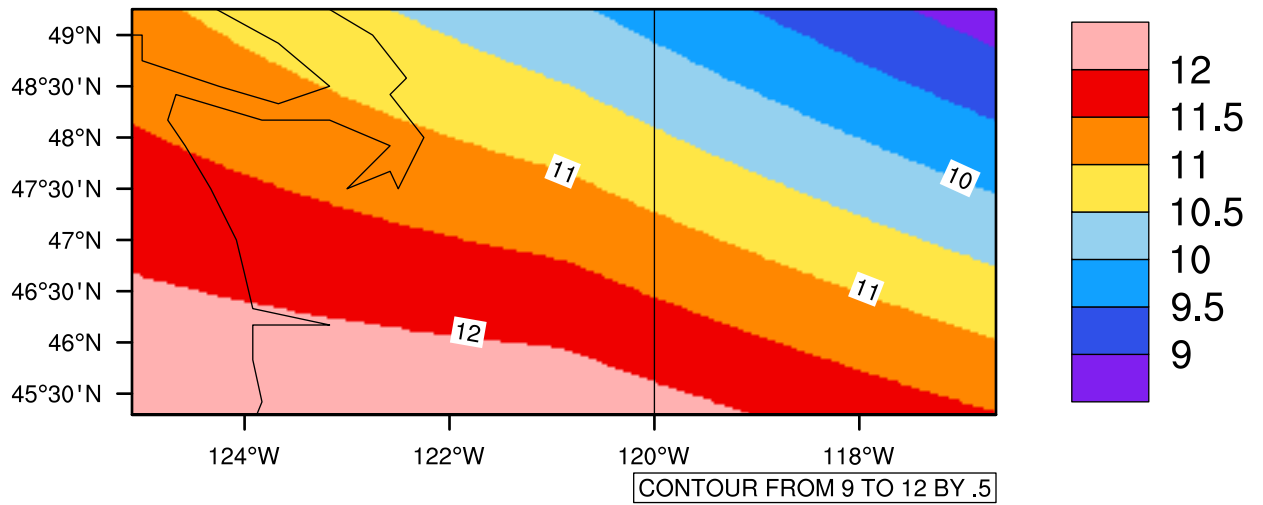

Yearly tasmax(c) In 2040-2049 GFDL-ESM2M RCP45 - Washington

[You can request maps from any dataset from the AgriMetSoft Team.](#)