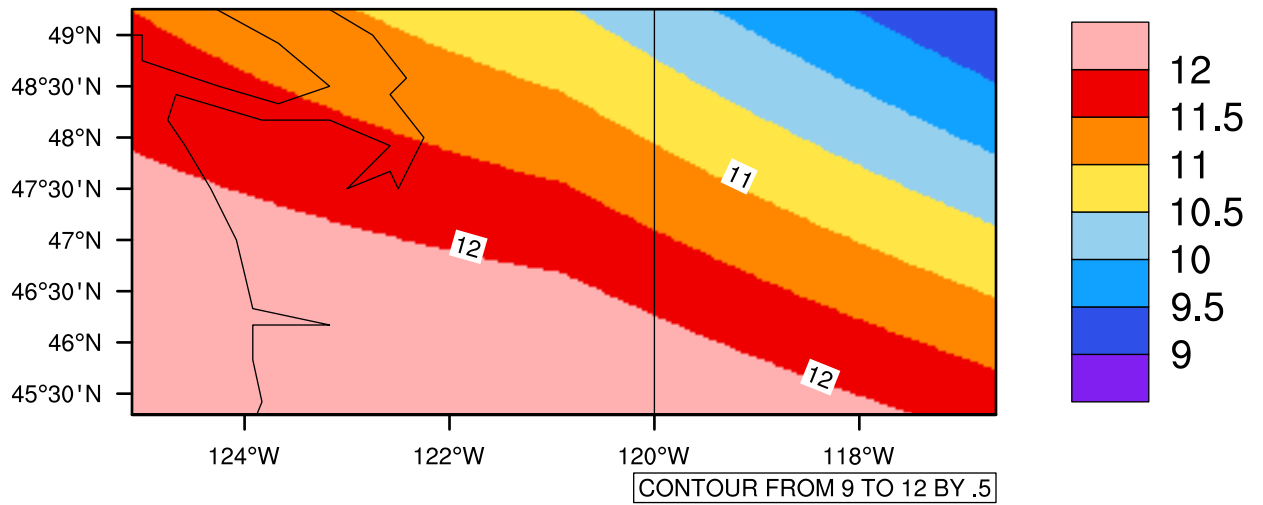

Yearly tasmax(c) In 2050-2059 GFDL-ESM2M RCP45 - Washington

[You can request maps from any dataset from the AgriMetSoft Team.](#)