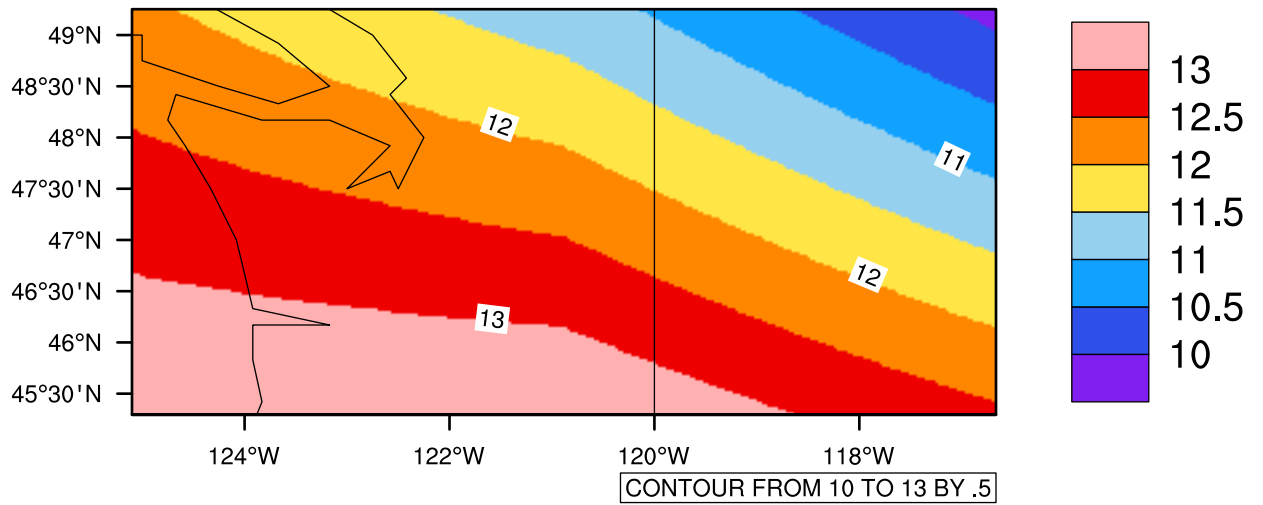

Yearly tasmax(c) In 2060-2069 GFDL-ESM2M RCP45 - Washington

[You can request maps from any dataset from the AgriMetSoft Team.](#)