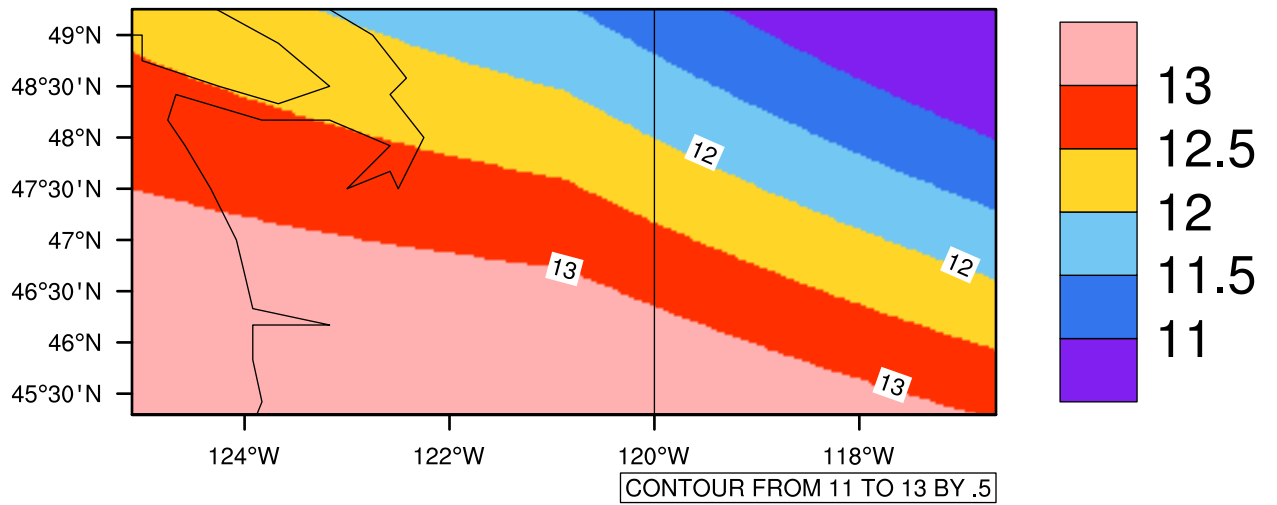

Yearly tasmax(c) In 2070-2079 GFDL-ESM2M RCP45 - Washington

[You can request maps from any dataset from the AgriMetSoft Team.](#)