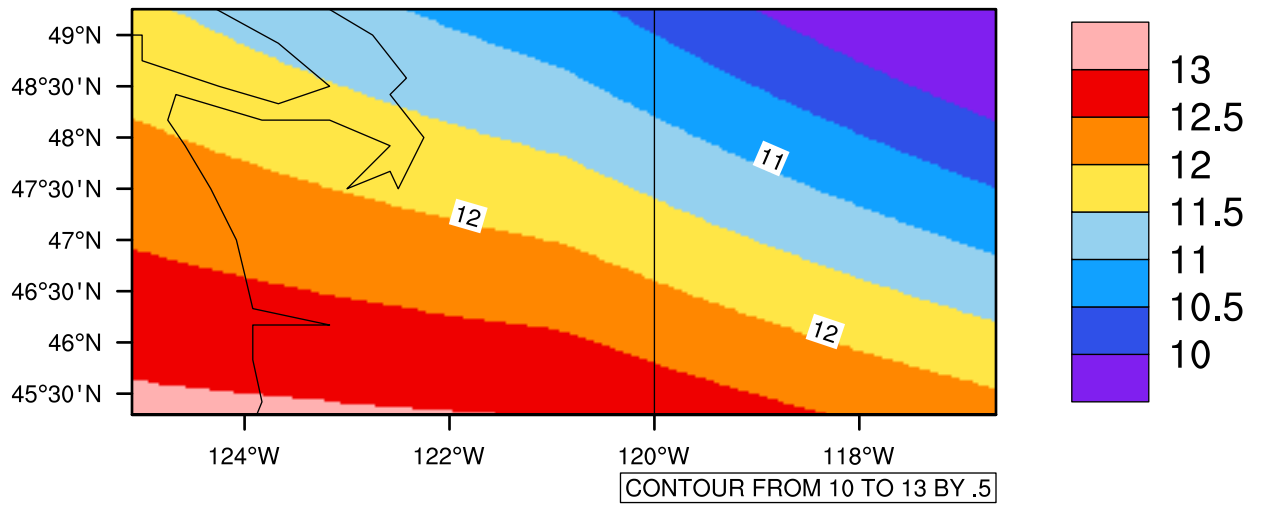

Yearly tasmax(c) In 2080-2089 GFDL-ESM2M RCP45 - Washington

[You can request maps from any dataset from the AgriMetSoft Team.](#)