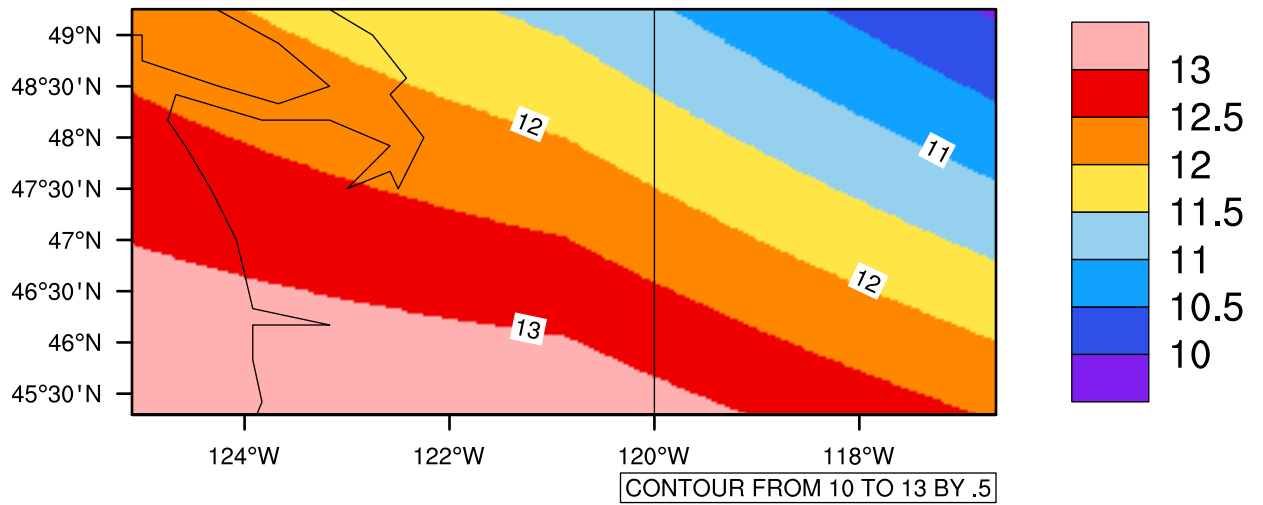

Yearly tasmax(c) In 2090-2099 GFDL-ESM2M RCP45 - Washington

[You can request maps from any dataset from the AgriMetSoft Team.](#)